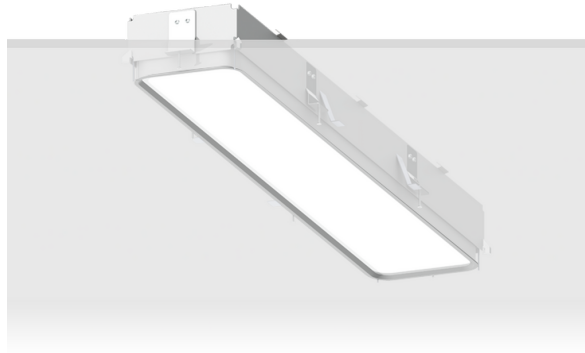

PITTSFIELD 2 (PIT-80124)

Product description

Down - Trimless - 1060 mm - RGBW

microPrim™

Luminaire Structure

- Extruded aluminium bended profile with powder coating
- Passive thermal management
- Stainless steel fasteners in grade 304 with zinc flake coating (ZFC)
- PMMA diffuser with Opal (UGR <19) and micro prismatic (UGR <13) options for better glare control

- Integral control gear
- Stainless steel brackets and screws for mounting
- Down light distribution only
- Wireless control available through Bluetooth connection

- Daylight and occupancy sensor options
- Emergency module (1 or 3 hours) is available upon request with 3 options (BASIC, SELF-TEST, PRO-DALI)