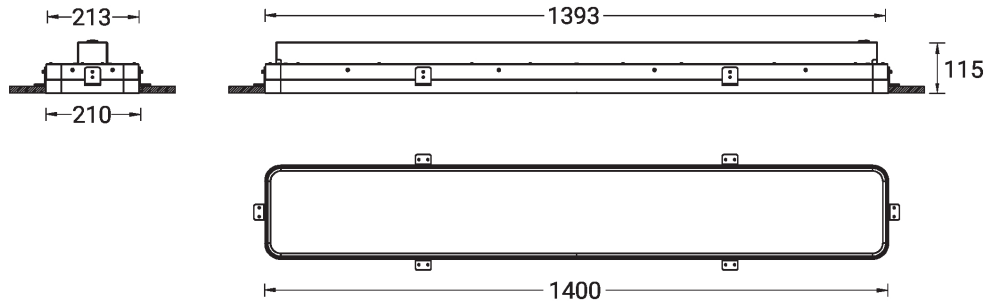

PITTSFIELD 2 (PIT-80124)

Technical information

Material	Aluminium
Light source	2304 LED
Power	72 W
Lumen	2178 lm
Efficacy	30 lm/W
Driver option	Integral control gear
Driver	Constant current (CC)

Input voltage	220-240 V 50/60 Hz
Optic	O, P
Optic value	Opal, Micro-prismatic
CCT / CRI	RGBW40
Dimming type	Bluetooth
Product colours	Black, White, Matt Silver, Concrete - Urban, Softscape - Urban, Stone - Urban, Corten - Urban, Oak - Woodland, Walnut - Woodland, Pine - Woodland
Weight	6.2 kg

Operating temperature	-20 °C to 40 °C
MacAdam Ellipse	3 SDCM
Lifetime L90B10 (hours)	> 23,000
Lifetime L80B10 (hours)	> 45,000
Lifetime L80B50 (hours)	> 50,000
Variants (Bluetooth)	Compatible with EN/ IEC 60598-2-22: Suitable for emergency installations as central supply, non-maintained (Z0)

PIT-80124