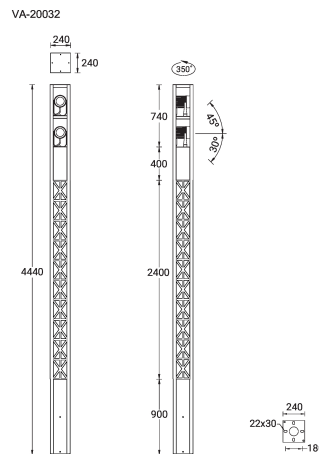

**VANCOUVER 6 (VA-20032)**

**Product description**

240x240 mm - 4440 mm - Decorative pattern type 2  
(Optic) - 2 projectors (Optic 2nd ) IP65

microPrim™

**Luminaire Structure**

- Die-cast aluminium housing
- Extruded aluminium column
- Pre-treated before powder coating ensuring high corrosion resistance
- Single cable entry
- One IP68 connector supplied with 0.3 m of 3x1.0 sqmm outdoor cable
- Stainless steel fasteners in grade 304 with zinc flake coating (ZFC)
- Durable silicone rubber gasket
- High-efficiency optical reflector
- Clear toughened glass
- Integral control gear
- Maximum wind load resistance is 160 km/h
- Surge protection 10kV
- VANCOUVER luminaires with projectors on top and colder than 3000K CCT do not meet the IDA certification requirements

**Optic**

**Product colour**

**Special finishes upon request**

**VANCOUVER 6 (VA-20032)**

**Technical information**

<b>Material</b>	Aluminium
<b>Light source</b>	1 COB & 2 x 1 COB (Projectors)
<b>Power</b>	82 W
<b>Lumen</b>	4397 - 4543 lm
<b>Efficacy</b>	54 - 55 lm/W
<b>Driver option</b>	Integral control gear
<b>Driver</b>	Constant current (CC)
<b>Input voltage</b>	220-240 V 50/60 Hz
<b>Optic</b>	G
<b>Optic value</b>	58°

<b>Operating temperature</b>	-20 °C to 40 °C
<b>EPA (m2)</b>	1.066
<b>Cable</b>	One IP68 connector supplied with 0.3 m of 3x1.0 sqmm outdoor cable
<b>Through wiring</b>	Single cable entry
<b>Lens / Reflector / Optic</b>	High-efficiency optical reflector, Clear toughened glass
<b>MacAdam Ellipse</b>	3 SDCM
<b>Lifetime L90B10 (hours)</b>	> 50,700
<b>Lifetime L80B10 (hours)</b>	> 63,500
<b>Lifetime L80B50 (hours)</b>	> 63,500
<b>Variants (On/Off, 1-10V, DALI)</b>	Compatible with EN/ IEC 60598-2-22: Suitable for emergency installations as central supply, non-maintained (Z0)