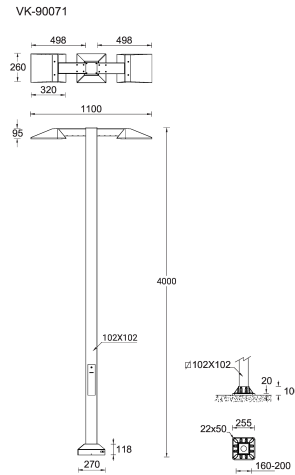

**VEKTER 28 (VK-90071)**

**Product description**

2 sides - Supplied with specific 4 m square, straight aluminium pole: APC240102-VK

**Luminaire Structure**

- Die-cast aluminium housing
- Pre-treated before powder coating ensuring high corrosion resistance
- Single cable entry
- One cable gland supplied with 0.5 m of 3x1.0 sqmm outdoor cable
- Stainless steel fasteners in grade 304 with zinc flake coating (ZFC)
- Durable silicone rubber gasket
- Clear toughened glass
- High-efficiency PMMA lens
- Integral control gear
- Maximum wind load resistance is 140 km/h
- Surge protection 10kV

**Optic**

**Product colour**

**Special finishes upon request**

**VEKTER 28 (VK-90071)**

**Technical information**

<b>Material</b>	Aluminium
<b>Light source</b>	2 x 24 LED
<b>Power</b>	74 W
<b>Lumen</b>	8848 - 10290 lm
<b>Efficacy</b>	123 - 143 lm/W
<b>Driver option</b>	Integral control gear
<b>Driver</b>	Constant current (CC)
<b>Input voltage</b>	220-240 V 50/60 Hz
<b>Optic</b>	M, W, EW, T2, T3, T4, ME
<b>Optic value</b>	30°, 57°, 106°x113°, 59°x139°, 91°x130°, 71°x107°, 62°x139°

<b>Cable</b>	One cable gland supplied with 0.5 m of 3x1.0 sqmm outdoor cable
<b>Through wiring</b>	Single cable entry
<b>Lens / Reflector / Optic</b>	Clear toughened glass, High-efficiency PMMA lens
<b>MacAdam Ellipse</b>	3 SDCM
<b>Lifetime L90B10 (hours)</b>	> 120,000
<b>Lifetime L80B10 (hours)</b>	> 120,000
<b>Lifetime L80B50 (hours)</b>	> 120,000
<b>Variants (1-10V, DALI)</b>	Compatible with EN/ IEC 60598-2-22: Suitable for emergency installations as central supply, non-maintained (Z0)

**VEKTER 28** (VK-90071)**Accessory**

---

Root mount kit  
**A20491**

Circuit breaker box IP44  
**A21291**

DALI Control System  
**Control-DALI**

**Pole (required)**

---

4 m - Square, straight aluminium  
pole for VEKTER  
**APC240102-VK**