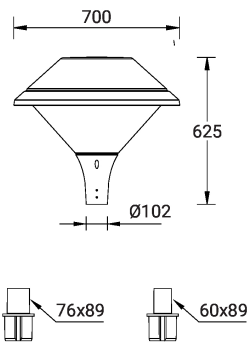

ABERDEEN 1 (ABA-20002-LC)

Technical information

Material	Aluminium
Light source	24 LED
Power	61 W
Lumen	7212 - 7996 lm
Efficacy	118 - 131 lm/W
Driver option	Integral control gear
Driver	Constant current (CC)
Input voltage	220-240 V 50/60 Hz
Optic	T2, T3, T4, T5
Optic value	142°x59°, 142°x72°, 102°x63°, 119°x147°

CCT / CRI	3000K CRI80, 4000K CRI80
Bug	B2-U3-G2, B3-U3-G1
ULR	1%, 2%
ULOR	1%, 2%
CIE flux code n°3	94
Dimming type	DALI
Product colours	Black, Dark Grey, White, Matt Silver, Bronze, Concrete - Urban, Softscape - Urban, Stone - Urban, Corten - Urban, Oak - Woodland, Walnut - Woodland, Pine - Woodland
Weight	16.5 kg
Operating temperature	-20 °C to 40 °C
EPA (m2)	0.211

Cable	One IP68 connector supplied with 0.2 m of 3x1.0 sqmm outdoor cable
Through wiring	Single cable entry
Lens / Reflector / Optic	High-efficiency PMMA lens, Clear acrylic PMMA diffuser
MacAdam Ellipse	3 SDCM
Lifetime L90B10 (hours)	> 90,000
Lifetime L80B10 (hours)	> 90,000
Lifetime L80B50 (hours)	> 90,000
Variants (DALI)	Compatible with EN/ IEC 60598-2-22: Suitable for emergency installations as central supply, non-maintained (Z0)

ABA-20002