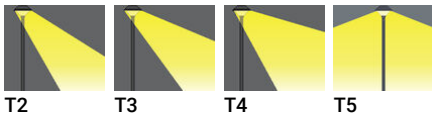

**ABERDEEN 1 (ABA-20002-LC)**

**Product description**

Top Ø700 mm - LIGHTCONNECT™

LIGHT CONNECT™ microPrim™

**Luminaire Structure**

- Die-cast aluminium housing
- Pre-treated before powder coating ensuring high corrosion resistance
- Single cable entry
- One IP68 connector supplied with 0.2 m of 3x1.0 sqmm outdoor cable
- Stainless steel fasteners in grade 304 with zinc flake coating (ZFC)
- Durable silicone rubber gasket
- High-efficiency PMMA lens
- Clear acrylic PMMA diffuser
- Integral control gear

**Optic**

**Product colour**

**Special finishes upon request**

**ABERDEEN 1 (ABA-20002-LC)**

**Technical information**

<b>Material</b>	Aluminium
<b>Light source</b>	24 LED
<b>Power</b>	61 W
<b>Lumen</b>	7212 - 7996 lm
<b>Efficacy</b>	118 - 131 lm/W
<b>Driver option</b>	Integral control gear
<b>Driver</b>	Constant current (CC)
<b>Input voltage</b>	220-240 V 50/60 Hz
<b>Optic</b>	T2, T3, T4, T5
<b>Optic value</b>	142°x59°, 142°x72°, 102°x63°, 119°x147°

<b>CCT / CRI</b>	3000K CRI80, 4000K CRI80
<b>Bug</b>	B2-U3-G2, B3-U3-G1
<b>ULR</b>	1%, 2%
<b>ULOR</b>	1%, 2%
<b>CIE flux code n°3</b>	94
<b>Dimming type</b>	DALI
<b>Product colours</b>	Black, Dark Grey, White, Matt Silver, Bronze, Concrete - Urban, Softscape - Urban, Stone - Urban, Corten - Urban, Oak - Woodland, Walnut - Woodland, Pine - Woodland
<b>Weight</b>	16.5 kg
<b>Operating temperature</b>	-20 °C to 40 °C
<b>EPA (m2)</b>	0.211

<b>Cable</b>	One IP68 connector supplied with 0.2 m of 3x1.0 sqmm outdoor cable
<b>Through wiring</b>	Single cable entry
<b>Lens / Reflector / Optic</b>	High-efficiency PMMA lens, Clear acrylic PMMA diffuser
<b>MacAdam Ellipse</b>	3 SDCM
<b>Lifetime L90B10 (hours)</b>	> 90,000
<b>Lifetime L80B10 (hours)</b>	> 90,000
<b>Lifetime L80B50 (hours)</b>	> 90,000
<b>Variants (DALI)</b>	Compatible with EN/ IEC 60598-2-22: Suitable for emergency installations as central supply, non-maintained (Z0)