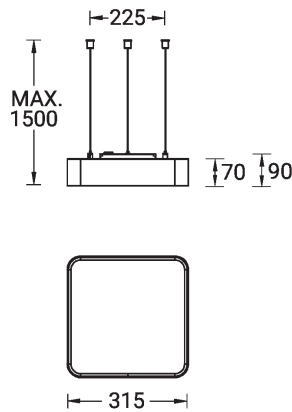

ARDEN 4 (ARD-90005)

Technical information

Material	Aluminium
Light source	672 LED
Power	34 W
Lumen	635 lm
Efficacy	19 lm/W
Driver option	Integral control gear

Driver	Constant current (CC)
Input voltage	220-240 V 50/60 Hz
Optic	O, P
Optic value	108°, 93°
CCT / CRI	RGBW40
Dimming type	DMX, DMX/RDM

Product colours	Black, White, Matt Silver, Concrete - Urban, Softscape - Urban, Stone - Urban, Corten - Urban, Oak - Woodland, Walnut - Woodland, Pine - Woodland
Weight	2.2 kg
Operating temperature	-20 °C to 40 °C
Lens / Reflector / Optic	PMMA diffuser with Opal (UGR <19) and micro prismatic (UGR <13) options for better glare control
Variants (DMX/RDM)	Compatible with EN/ IEC 60598-2-22: Suitable for emergency installations as central supply, non-maintained (Z0)

ARD-90005