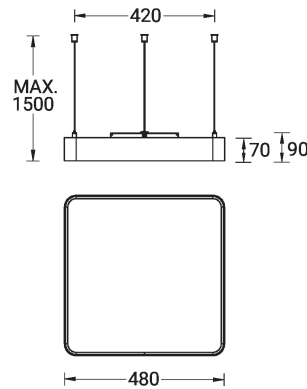

ARDEN 4 (ARD-90024)

Technical information

Material	Aluminium
Light source	1920 LED
Power	60 W
Lumen	1815 lm
Efficacy	30 lm/W
Driver option	Integral control gear
Driver	Constant current (CC)

Input voltage	220-240 V 50/60 Hz
Optic	O, P
Optic value	108°, 93°
CCT / CRI	RGBW40
Dimming type	Bluetooth
Product colours	Black, White, Matt Silver, Concrete - Urban, Softscape - Urban, Stone - Urban, Corten - Urban, Oak - Woodland, Walnut - Woodland, Pine - Woodland
Weight	4.7 kg

Operating temperature	-20 °C to 40 °C
Lens / Reflector / Optic	PMMA diffuser with Opal (UGR <19) and micro prismatic (UGR <13) options for better glare control
MacAdam Ellipse	3 SDCM
Lifetime L90B10 (hours)	> 23,000
Lifetime L80B10 (hours)	> 45,000
Lifetime L80B50 (hours)	> 50,000
Variants (Bluetooth)	Compatible with EN/ IEC 60598-2-22: Suitable for emergency installations as central supply, non-maintained (Z0)

ARD-90024