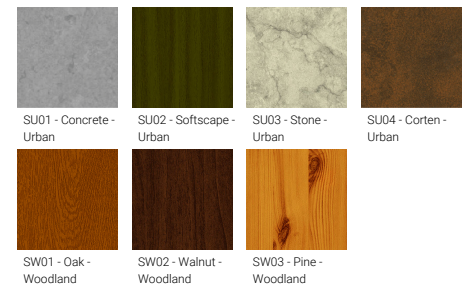

Optic

Product colour

Special finishes upon request