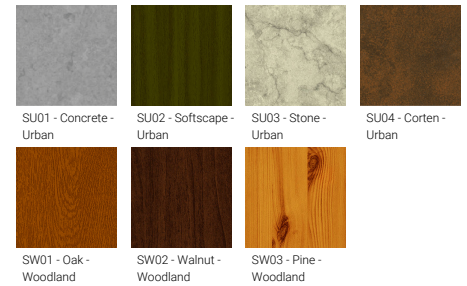

Special finishes upon request