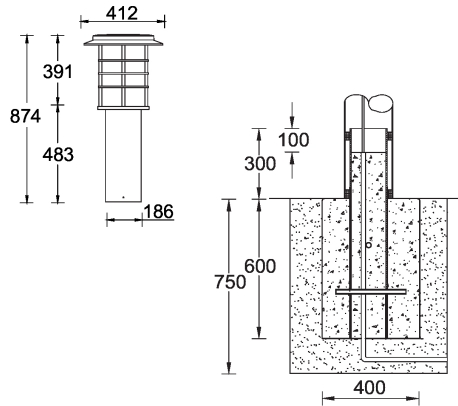

FORREY 4 (FOR-10102-SB)

Technical information

Light source	160 LED
Power	50 W
Driver option	Integral control gear
Driver	Constant current (CC)
Input voltage	220-240 V 50/60 Hz
Optic	G
Optic value	360°

CCT / CRI	3000K CRI80, 4000K CRI80
Dimming type	On/Off, 1-10V, DALI
Product colours	Black, Dark Grey, White, Matt Silver, Bronze, Concrete - Urban, Softscape - Urban, Stone - Urban, Corten - Urban, Oak - Woodland, Walnut - Woodland, Pine - Woodland
Weight	34.0 kg
Operating temperature	-20 °C to 40 °C
Cable	One IP68 connector supplied with 0.2 m of 3x1.0 sqmm outdoor cable
Through wiring	Single cable entry

Lens / Reflector / Optic	White coated aluminium reflector on the top of luminaire, Opal UV-stabilised polycarbonate diffuser
MacAdam Ellipse	3 SDCM
Lifetime L90B10 (hours)	> 23,000
Lifetime L80B10 (hours)	> 45,000
Lifetime L80B50 (hours)	> 49,000
Variants (DALI)	Compatible with EN/ IEC 60598-2-22: Suitable for emergency installations as central supply, non-maintained (Z0)

FOR-10102-SB