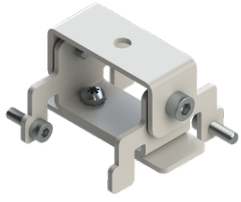

GAVLE 3 (GAV-80161)

Accessory

Ceiling-mounting bracket (40
mm profile)
A81381