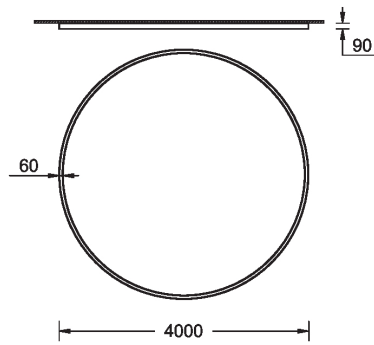

GAVLE 3 (GAV-80161)

Technical information

Material	Aluminium
Light source	1536 LED
Power	206 W
Lumen	20187 - 21072 lm
Efficacy	98 - 102 lm/W
Driver option	Integral control gear for On/Off (-ND), DALI (-DA). Remote driver is included for 1-10V (-DI)
Driver	Constant current (CC)

Input voltage	220-240 V 50/60 Hz
Optic	0
Optic value	102°
CCT / CRI	3000K CRI80, 4000K CRI80
Bug	B4-U1-G2
ULR	0%, <1%
ULOR	0%, <1%

CIE flux code n°3	96
Dimming type	On/Off, 1-10V, DALI
Product colours	Black, White, Matt Silver, Concrete - Urban, Softscape - Urban, Stone - Urban, Corten - Urban, Oak - Woodland, Walnut - Woodland, Pine - Woodland
Weight	33.8 kg
Operating temperature	-20 °C to 40 °C
Variants (1-10V, DALI)	Compatible with EN/ IEC 60598-2-22: Suitable for emergency installations as central supply, non-maintained (Z0)

GAV-80161