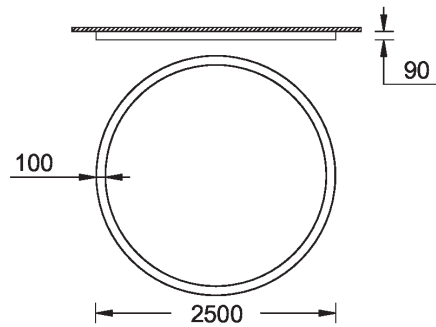

GAVLE 4 (GAV-80441)

Technical information

Material	Aluminium
Light source	1728 LED
Power	229 W
Lumen	25616 - 26739 lm
Efficacy	112 - 117 lm/W
Driver option	Integral control gear

Driver	Constant current (CC)
Input voltage	220-240 V 50/60 Hz
Optic	O
Optic value	Opal
CCT / CRI	3000K CRI80, 4000K CRI80
Dimming type	On/Off, 1-10V, DALI

Product colours	Black, White, Matt Silver, Concrete - Urban, Softscape - Urban, Stone - Urban, Corten - Urban, Oak - Woodland, Walnut - Woodland, Pine - Woodland
Weight	25.5 kg
Operating temperature	-20 °C to 40 °C
Variants (On/Off, 1-10V, DALI)	Compatible with EN/ IEC 60598-2-22: Suitable for emergency installations as central supply, non-maintained (Z0)

GAV-80441