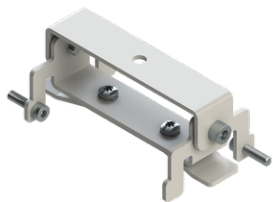

GAVLE 4 (GAV-80441)

Accessory

Ceiling-mounting bracket (60 mm profile)
A81481