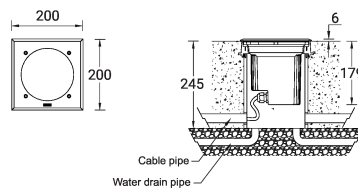

HARRIER 4 (HA-60305-A)

Technical information

Material	Aluminium
Light source	12 LED
Power	6 W
Lumen	308 - 410 lm
Efficacy	51 - 68 lm/W
Driver option	Integral control gear
Driver	Constant current (CC)
Input voltage	220-240 V 50/60 Hz
Optic	C, F

Optic value	95°, 84°
CCT / CRI	3000K CRI80, 4000K CRI80
Bug	B0-U3-G0
ULR	100%
ULOR	100%
Dimming type	On/Off, 1-10V, DALI
Product colours	Black, Dark Grey, White, Matt Silver, Bronze, Concrete - Urban, Softscape - Urban, Stone - Urban, Corten - Urban, Oak - Woodland, Walnut - Woodland, Pine - Woodland
Weight	2.1 kg
Operating temperature	-20 °C to 50 °C

Cable	One cable gland supplied with 1 m of 3x1.0 sqmm outdoor cable
Through wiring	Single cable entry, through wiring upon request
Lens / Reflector / Optic	Clear toughened glass, Frosted toughened glass, High-efficiency PMMA lens
MacAdam Ellipse	3 SDCM
Lifetime L90B10 (hours)	> 23,000
Lifetime L80B10 (hours)	> 45,000
Lifetime L80B50 (hours)	> 50,000
Variants (On/Off, 1-10V, DALI)	Compatible with EN/ IEC 60598-2-22: Suitable for emergency installations as central supply, non-maintained (Z0)

HA-60305-A