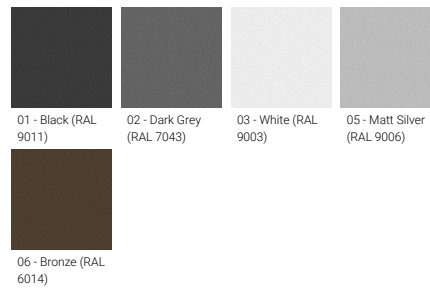

**Optic**

**Product colour**

**Special finishes upon request**

**HARRIER 4 (HA-60305-A)**

**Technical information**

<b>Material</b>	Aluminium
<b>Light source</b>	12 LED
<b>Power</b>	6 W
<b>Lumen</b>	308 - 410 lm
<b>Efficacy</b>	51 - 68 lm/W
<b>Driver option</b>	Integral control gear
<b>Driver</b>	Constant current (CC)
<b>Input voltage</b>	220-240 V 50/60 Hz
<b>Optic</b>	C, F

<b>Optic value</b>	95°, 84°
<b>CCT / CRI</b>	3000K CRI80, 4000K CRI80
<b>Bug</b>	B0-U3-G0
<b>ULR</b>	100%
<b>ULOR</b>	100%
<b>Dimming type</b>	On/Off, 1-10V, DALI
<b>Product colours</b>	Black, Dark Grey, White, Matt Silver, Bronze, Concrete - Urban, Softscape - Urban, Stone - Urban, Corten - Urban, Oak - Woodland, Walnut - Woodland, Pine - Woodland
<b>Weight</b>	2.1 kg
<b>Operating temperature</b>	-20 °C to 50 °C