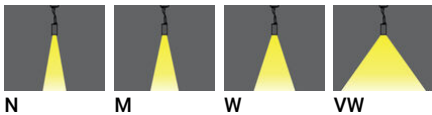

Optic

N M W VW