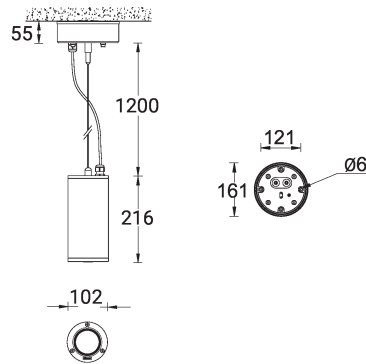

JET 43 (JE-95081)

Technical information

Material	Aluminium
Light source	1 COB
Power	14 W
Lumen	1315 - 1618 lm
Efficacy	94 - 116 lm/W
Driver option	Integral control gear
Driver	Constant current (CC)
Input voltage	220-240 V 50/60 Hz
Optic	N, M, W, VW

Optic value	18°, 24°, 41°, 72°
CCT / CRI	2700K CRI80, 3000K CRI80, 4000K CRI80
Bug	B1-U0-G0, B2-U0-G0
ULR	<1%
ULOR	<1%
CIE flux code n°3	100
Dimming type	On/Off, 1-10V, DALI
Product colours	Black, Dark Grey, White, Matt Silver, Bronze, Concrete - Urban, Softscape - Urban, Stone - Urban, Corten - Urban, Oak - Woodland, Walnut - Woodland, Pine - Woodland
Weight	1.8 kg

Operating temperature	-20 °C to 50 °C
EPA (m2)	0.034
Through wiring	Two cable entries for through wiring
Lens / Reflector / Optic	High-efficiency optical reflector, Clear toughened glass
MacAdam Ellipse	3 SDCM
Lifetime L90B10 (hours)	> 55,000
Variants (On/Off, 1-10V, DALI)	Compatible with EN/ IEC 60598-2-22: Suitable for emergency installations as central supply, non-maintained (Z0)

JE-95081