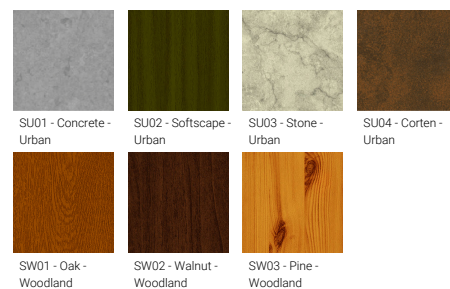

- Daylight and occupancy sensor options
- Emergency module (1 or 3 hours) is available upon request with 3 options (BASIC, SELF-TEST, PRO-DALI)

Optic

Product colour

Special finishes upon request

NYBRO 8 (NYB-30261)