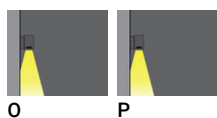

NYBRO 8 (NYB-30261)

Product description

Down - 60x80 mm - 2906 mm

microPrim™

Luminaire Structure

- Die-cast aluminium end-caps and extruded aluminium profile with powder coating
- Passive thermal management
- Single cable entry
- Stainless steel fasteners in grade 304 with zinc flake coating (ZFC)

- PMMA diffuser with Opal (UGR <19) and micro prismatic (UGR <13) options for better glare control
- Integral control gear
- Up and down light distribution options
- Wireless control available through Bluetooth connection

- Daylight and occupancy sensor options
- Emergency module (1 or 3 hours) is available upon request with 3 options (BASIC, SELF-TEST, PRO-DALI)

Optic

Product colour

Special finishes upon request