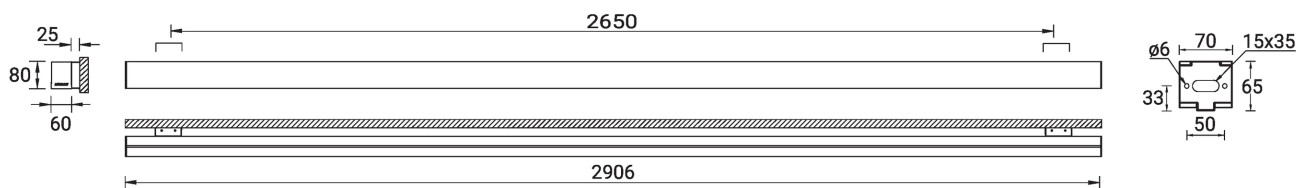

NYBRO 8 (NYB-30261)

Technical information

Material	Aluminium	Input voltage	220-240 V 50/60 Hz	Operating temperature	-20 °C to 40 °C
Light source	360 LED	Optic	O, P	MacAdam Ellipse	3 SDCM
Power	46 W	Optic value	Opal, Micro-prismatic	Lifetime L90B10 (hours)	> 23,000
Lumen	4572 - 5733 lm	CCT / CRI	3000K CRI80, 4000K CRI80	Lifetime L80B10 (hours)	> 45,000
Efficacy	99 - 125 lm/W	Dimming type	On/Off, DALI	Lifetime L80B50 (hours)	> 50,000
Driver option	Integral control gear	Product colours	Black, White, Matt Silver, Concrete - Urban, Softscape - Urban, Stone - Urban, Corten - Urban, Oak - Woodland, Walnut - Woodland, Pine - Woodland	Variants (On/Off, DALI)	Compatible with EN/ IEC 60598-2-22: Suitable for emergency installations as central supply, non-maintained (Z0)
Driver	Constant current (CC)				
		Weight	8.1 kg		

NYB-30261