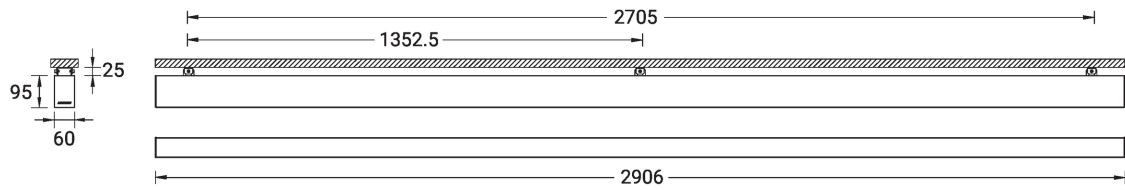

NYBRO 6 (NYB-80762)

Technical information

Material	Aluminium	Optic	O, P	Operating temperature	-20 °C to 40 °C
Light source	360 & 348 LED	Optic value	Opal, Micro-prismatic	MacAdam Ellipse	3 SDCM
Power	184 W	Optic (2nd)	O	Lifetime L90B10 (hours)	> 23,000
Lumen	19869 - 22401 lm	Optic (2nd) value	Opal	Lifetime L80B10 (hours)	> 45,000
Efficacy	108 - 122 lm/W	CCT / CRI	3000K CRI80, 4000K CRI80	Lifetime L80B50 (hours)	> 50,000
Driver option	Integral control gear	Dimming type	On/Off, DALI	Variants (On/Off, DALI)	Compatible with EN/ IEC 60598-2-22: Suitable for emergency installations as central supply, non-maintained (Z0)
Driver	Constant current (CC)	Product colours	Black, White, Matt Silver, Concrete - Urban, Softscape - Urban, Stone - Urban, Corten - Urban, Oak - Woodland, Walnut - Woodland, Pine - Woodland		
Input voltage	220-240 V 50/60 Hz	Weight	10.3 kg		

NYB-80762