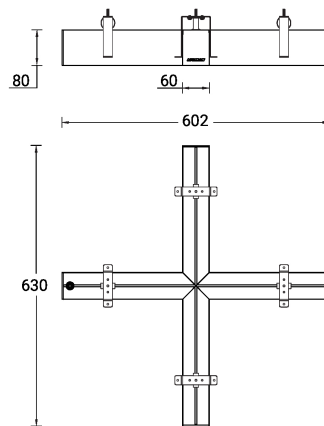

**NYBRO 20 (NYB-80973-RE)**

**Product description**

Down - X90° corner - 60x80 mm - 630 mm - Trimless

microPrim™

**Luminaire Structure**

- Die-cast aluminium end-caps and extruded aluminium profile with powder coating
- Passive thermal management
- Stainless steel fasteners in grade 304 with zinc flake coating (ZFC)
- PMMA diffuser with Opal (UGR <19) and micro prismatic (UGR <13) options for better glare control
- Integral control gear
- Cut the connection angle according to the shape
- Stainless steel brackets and screws for mounting
- Down light distribution only
- Wireless control available through Bluetooth connection
- Daylight and occupancy sensor options

**Optic**

**Product colour**

**Special finishes upon request**

**NYBRO 20 (NYB-80973-RE)**

**Technical information**

<b>Material</b>	Aluminium
<b>Light source</b>	144 LED
<b>Power</b>	37 W
<b>Lumen</b>	3355 - 4215 lm
<b>Efficacy</b>	91 - 114 lm/W
<b>Driver option</b>	Integral control gear
<b>Driver</b>	Constant current (CC)

NYB-80973-RE

**NYBRO 20** (NYB-80973-RE)**Accessory**

---

---

Continuous-coupler bracket  
(60/70 mm Down & 60 mm  
Down & Up profile)  
**A81581**

---

---

Trimless-recessed mounting  
bracket (60 mm Down profile)  
**A82581**