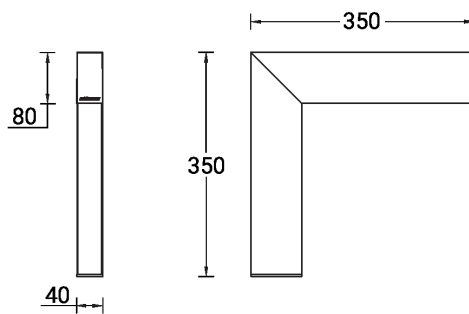

NYBRO 12 (NYB-81071-SU)

Technical information

Material	Aluminium	Input voltage	220-240 V 50/60 Hz	Operating temperature	-20 °C to 40 °C
Light source	72 LED	Optic	O, P	MacAdam Ellipse	3 SDCM
Power	11 W	Optic value	Opal, Micro-prismatic	Lifetime L90B10 (hours)	> 23,000
Lumen	742 - 900 lm	CCT / CRI	3000K CRI80, 4000K CRI80	Lifetime L80B10 (hours)	> 45,000
Efficacy	67 - 82 lm/W	Dimming type	On/Off, DALI	Lifetime L80B50 (hours)	> 50,000
Driver option	Integral control gear	Product colours	Black, White, Matt Silver, Concrete - Urban, Softscape - Urban, Stone - Urban, Corten - Urban, Oak - Woodland, Walnut - Woodland, Pine - Woodland	Variants (On/Off, DALI)	Compatible with EN/ IEC 60598-2-22: Suitable for emergency installations as central supply, non-maintained (Z0)
Driver	Constant current (CC)				
		Weight	2.0 kg		

NYB-81071-SU