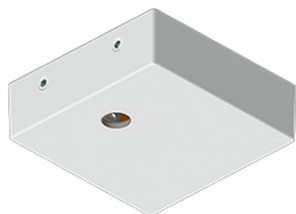

NYBRO 9 (NYB-90101)

Accessory

Supply cable surface mounting
box
A80981