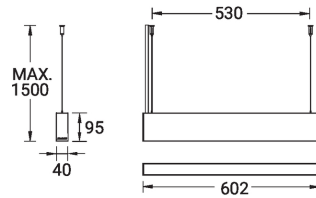

NYBRO 9 (NYB-90101)

Technical information

Material	Aluminium
Light source	72 & 60 LED
Power	21 W
Lumen	1862 - 2057 lm
Efficacy	89 - 98 lm/W
Driver option	Integral control gear
Driver	Constant current (CC)
Input voltage	220-240 V 50/60 Hz

Optic	O, P
Optic value	Opal, Micro-prismatic
Optic (2nd)	0
Optic (2nd) value	Opal
CCT / CRI	3000K CRI80, 4000K CRI80
Dimming type	On/Off, DALI
Product colours	Black, White, Matt Silver, Concrete - Urban, Softscape - Urban, Stone - Urban, Corten - Urban, Oak - Woodland, Walnut - Woodland, Pine - Woodland
Weight	2.4 kg

Operating temperature	-20 °C to 40 °C
MacAdam Ellipse	3 SDCM
Lifetime L90B10 (hours)	> 23,000
Lifetime L80B10 (hours)	> 45,000
Lifetime L80B50 (hours)	> 50,000
Variants (On/Off, DALI)	Compatible with EN/ IEC 60598-2-22: Suitable for emergency installations as central supply, non-maintained (Z0)

NYB-90101