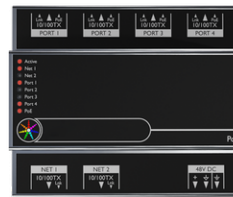

OUL-90543

OULU 11 (OUL-90543)

Accessory

Continuous-coupler bracket
A81781

Supply cable surface mounting box
A80981

Xpress wireless switch
A90591

SLESA-U9, DMX Controller 256 CH
A60491

SLESA-U11, DMX Controller 1024 CH
A66891

TPC (Touch Panel Controller) & EXT (Extension) 1 Universe
A64491

PoE Connect
A64591

TPC Touch Screen & LPC Controller DMX 2 Universe
A64691

DMX/RDM Splitter - 1 channel input, 4 channels output
A64791

Cloud Remote Management
A64991