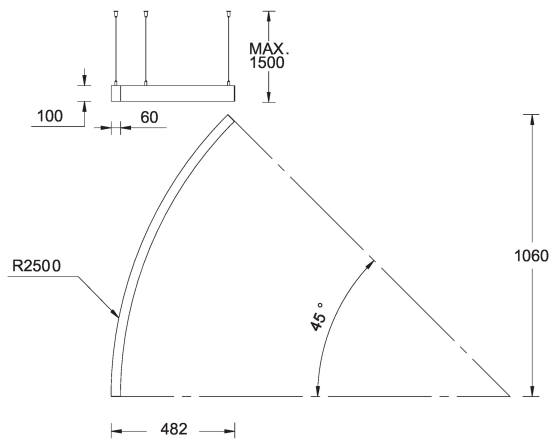

OULU 11 (OUL-90543)

Technical information

Material	Aluminium
Light source	688 & 688 LED
Power	74 W
Lumen	2390 lm
Efficacy	32 lm/W
Driver option	Remote driver (included)

Driver	Constant current (CC)
Input voltage	220-240 V 50/60 Hz
Optic	0
Optic value	Opal
CCT / CRI	RGBW40
Dimming type	Bluetooth

Product colours	Black, White, Matt Silver, Concrete - Urban, Softscape - Urban, Stone - Urban, Corten - Urban, Oak - Woodland, Walnut - Woodland, Pine - Woodland
Weight	5.8 kg
Operating temperature	-20 °C to 40 °C
Variants (Bluetooth)	Compatible with EN/ IEC 60598-2-22: Suitable for emergency installations as central supply, non-maintained (Z0)

OUL-90543