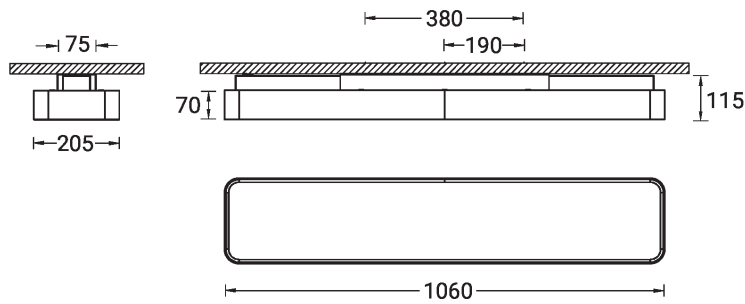

PITTSFIELD 3 (PIT-80212)

Technical information

Material	Aluminium	Input voltage	220-240 V 50/60 Hz	Operating temperature	-20 °C to 40 °C
Light source	432 LED	Optic	O, P	MacAdam Ellipse	3 SDCM
Power	38 W	Optic value	Opal, Micro-prismatic	Lifetime L90B10 (hours)	> 23,000
Lumen	4102 - 4671 lm	CCT / CRI	3000K CRI80, 4000K CRI80	Lifetime L80B10 (hours)	> 45,000
Efficacy	108 - 123 lm/W	Dimming type	On/Off, 1-10V, DALI	Lifetime L80B50 (hours)	> 50,000
Driver option	Integral control gear	Product colours	Black, White, Matt Silver, Concrete - Urban, Softscape - Urban, Stone - Urban, Corten - Urban, Oak - Woodland, Walnut - Woodland, Pine - Woodland	Variants (On/Off, 1-10V, DALI)	Compatible with EN/ IEC 60598-2-22: Suitable for emergency installations as central supply, non-maintained (Z0)
Driver	Constant current (CC)				
		Weight	5.6 kg		

PIT-80212