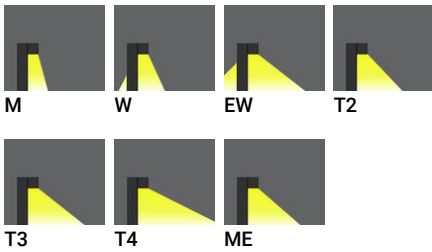

PRAGUE 3 (PRA-10021-1MS)

Product description

260x75 mm - 500 mm - With integrated motion sensor
- 1 side

microPrim™

DARKSKY APPROVED
Reduces light pollution
Certified by DarkSky.org

Luminaire Structure

- Die-cast aluminium housing and frame
- Extruded aluminium column
- Pre-treated before powder coating ensuring high corrosion resistance
- Single cable entry
- One IP68 connector supplied with 0.2 m of 3x1.0 sqmm outdoor cable
- Stainless steel fasteners in grade 304 with zinc flake coating (ZFC)
- Durable silicone rubber gasket
- Clear toughened glass
- High-efficiency PMMA lens
- Integral control gear

Optic

Product colour

Special finishes upon request

PRAGUE 3 (PRA-10021-1MS)

Technical information

Material	Aluminium
Light source	12 LED
Power	20 W
Lumen	1938 - 2391 lm
Efficacy	102 - 126 lm/W
Driver option	Integral control gear
Driver	Constant current (CC)
Input voltage	220-240 V 50/60 Hz
Optic	M, W, EW, T2, T3, T4, ME

Optic value	30°x20°, 54°x33°, 104°x66°, 139°x56°, 126°x65°, 103°x68°, 137°x57°
CCT / CRI	2700K CRI80, 3000K CRI80, 4000K CRI80
Bug	B0-U2-G1, B0-U3-G1, B1-U3-G1
ULR	2%, 3%, 7%, 8%, 9%
ULOR	2%, 3%, 7%, 8%, 9%
CIE flux code n°3	95, 97
Dimming type	1-10V
Product colours	Black, Dark Grey, White, Matt Silver, Bronze, Concrete - Urban, Softscape - Urban, Stone - Urban, Corten - Urban, Oak - Woodland, Walnut - Woodland, Pine - Woodland
Weight	7.0 kg