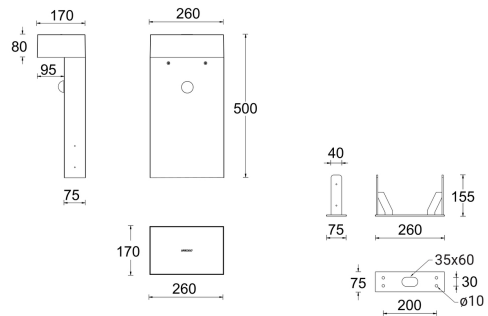

PRA-10021-1MS