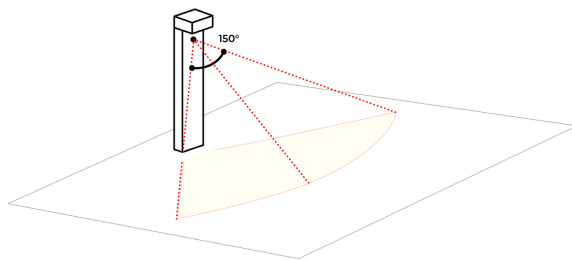

PRAGUE 3 (PRA-10021-1MS)

Technical information

Material	Aluminium
Light source	12 LED
Power	20 W
Lumen	1938 - 2391 lm
Efficacy	102 - 126 lm/W
Driver option	Integral control gear
Driver	Constant current (CC)
Input voltage	220-240 V 50/60 Hz
Optic	M, W, EW, T2, T3, T4, ME

Optic value	30°x20°, 54°x33°, 104°x66°, 139°x56°, 126°x65°, 103°x68°, 137°x57°
CCT / CRI	2700K CRI80, 3000K CRI80, 4000K CRI80
Bug	B0-U2-G1, B0-U3-G1, B1-U3-G1
ULR	2%, 3%, 7%, 8%, 9%
ULOR	2%, 3%, 7%, 8%, 9%
CIE flux code n°3	95, 97
Dimming type	1-10V
Product colours	Black, Dark Grey, White, Matt Silver, Bronze, Concrete - Urban, Softscape - Urban, Stone - Urban, Corten - Urban, Oak - Woodland, Walnut - Woodland, Pine - Woodland
Weight	7.0 kg

Operating temperature	-20 °C to 40 °C
Cable	One IP68 connector supplied with 0.2 m of 3x1.0 sqmm outdoor cable
Through wiring	Single cable entry
Lens / Reflector / Optic	Clear toughened glass, High-efficiency PMMA lens
MacAdam Ellipse	3 SDCM
Lifetime L90B10 (hours)	> 90,000
Lifetime L80B10 (hours)	> 90,000
Lifetime L80B50 (hours)	> 90,000

PRAGUE

Adjustable sensor (5 seconds - 30 minutes)
30° - 150° Sensitivity
Sensor detection area: 9 m