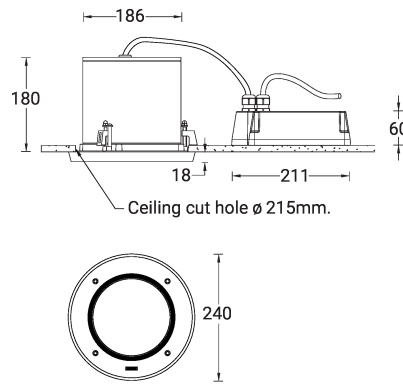

ROBUST 1 (RO-80478-A)

Technical information

Material	Aluminium
Light source	1 COB
Power	42 W
Lumen	3377 - 3418 lm
Efficacy	80 - 81 lm/W
Driver option	Remote driver (included)
Driver	Constant current (CC)
Input voltage	220-240 V 50/60 Hz

Optic	AS
Optic value	46°x 56°
CCT / CRI	3000K CRI80, 4000K CRI80
Bug	B2-U0-G0
ULR	<1%
ULOR	<1%
CIE flux code n°3	99
Dimming type	On/Off, DALI

Product colours	Black, Dark Grey, White, Matt Silver, Bronze, Concrete - Urban, Softscape - Urban, Stone - Urban, Corten - Urban, Oak - Woodland, Walnut - Woodland, Pine - Woodland
Weight	3.6 kg
Operating temperature	-20 °C to 40 °C
Through wiring	Single cable entry
Lens / Reflector / Optic	Clear toughened glass, High-efficiency optical reflector
MacAdam Ellipse	3 SDCM
Lifetime L90B10 (hours)	> 55,000
Variants (DALI)	Compatible with EN/ IEC 60598-2-22: Suitable for emergency installations as central supply, non-maintained (Z0)

RO-80478-A