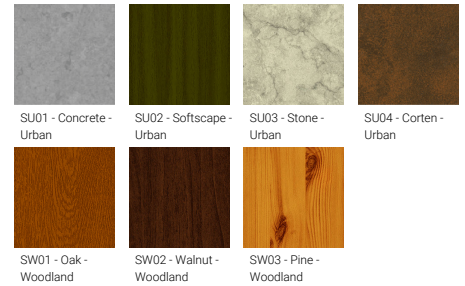

Special finishes upon request