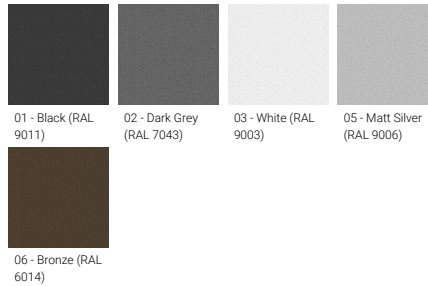

Product colour