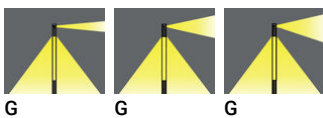

VANCOUVER 49 (VA-20231-LC)

Product description

240x240 mm - 4070 mm - Decorative pattern type 3
(Optic) - 1 projector (Optic 2nd) - LIGHTCONNECT™

Luminaire Structure

- Die-cast aluminium housing
- Extruded aluminium column
- Pre-treated before powder coating ensuring high corrosion resistance
- Single cable entry
- One IP68 connector supplied with 0.3 m of 3x1.0 sqmm outdoor cable
- Stainless steel fasteners in grade 304 with zinc flake coating (ZFC)
- Durable silicone rubber gasket
- High-efficiency optical reflector
- Clear toughened glass
- Integral control gear
- Maximum wind load resistance is 160 km/h
- Surge protection 10kV
- VANCOUVER luminaires with projectors on top and colder than 3000K CCT do not meet the IDA certification requirements

Optic

Product colour

Special finishes upon request

VANCOUVER 49 (VA-20231-LC)

Technical information

Material	Aluminium
Light source	1 COB & 1 COB (Projector)
Power	61 W
Lumen	4239 - 4469 lm
Efficacy	69 - 73 lm/W
Driver option	Integral control gear
Driver	Constant current (CC)
Input voltage	220-240 V 50/60 Hz
Optic	G

Optic value	134°
CCT / CRI	3000K CRI80, 4000K CRI80
ULR	2%
ULOR	2%
CIE flux code n°3	94
Dimming type	On/Off, 1-10V, DALI
Product colours	Black, Dark Grey, White, Matt Silver, Bronze, Concrete - Urban, Softscape - Urban, Stone - Urban, Corten - Urban, Oak - Woodland, Walnut - Woodland, Pine - Woodland
Weight	52.4 kg
Operating temperature	-20 °C to 40 °C

EPA (m2)	0.977
Cable	One IP68 connector supplied with 0.3 m of 3x1.0 sqmm outdoor cable
Through wiring	Single cable entry
Lens / Reflector / Optic	High-efficiency optical reflector, Clear toughened glass
MacAdam Ellipse	3 SDCM
Lifetime L90B10 (hours)	> 109,000
Lifetime L80B10 (hours)	> 109,000
Lifetime L80B50 (hours)	> 109,000
Variants (On/Off, 1-10V, DALI)	Compatible with EN/ IEC 60598-2-22: Suitable for emergency installations as central supply, non-maintained (Z0)