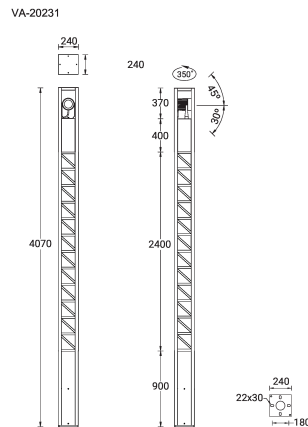

VANCOUVER 49 (VA-20231-LC)

Product description

240x240 mm - 4070 mm - Decorative pattern type 3
(Optic) - 1 projector (Optic 2nd) - LIGHTCONNECT™

Luminaire Structure

- Die-cast aluminium housing
- Extruded aluminium column
- Pre-treated before powder coating ensuring high corrosion resistance
- Single cable entry
- One IP68 connector supplied with 0.3 m of 3x1.0 sqmm outdoor cable
- Stainless steel fasteners in grade 304 with zinc flake coating (ZFC)
- Durable silicone rubber gasket
- High-efficiency optical reflector
- Clear toughened glass
- Integral control gear
- Maximum wind load resistance is 160 km/h
- Surge protection 10kV
- VANCOUVER luminaires with projectors on top and colder than 3000K CCT do not meet the IDA certification requirements

Optic

Product colour

Special finishes upon request

VANCOUVER 49 (VA-20231-LC)

Technical information

Material	Aluminium
Light source	1 COB & 1 COB (Projector)
Power	61 W
Lumen	4239 - 4469 lm
Efficacy	69 - 73 lm/W
Driver option	Integral control gear
Driver	Constant current (CC)
Input voltage	220-240 V 50/60 Hz
Optic	G

Optic value	134°
CCT / CRI	3000K CRI80, 4000K CRI80
ULR	2%
ULOR	2%
CIE flux code n°3	94
Dimming type	On/Off, 1-10V, DALI
Product colours	Black, Dark Grey, White, Matt Silver, Bronze, Concrete - Urban, Softscape - Urban, Stone - Urban, Corten - Urban, Oak - Woodland, Walnut - Woodland, Pine - Woodland
Weight	52.4 kg
Operating temperature	-20 °C to 40 °C

EPA (m2)	0.977
Cable	One IP68 connector supplied with 0.3 m of 3x1.0 sqmm outdoor cable
Through wiring	Single cable entry
Lens / Reflector / Optic	High-efficiency optical reflector, Clear toughened glass
MacAdam Ellipse	3 SDCM
Lifetime L90B10 (hours)	> 109,000
Lifetime L80B10 (hours)	> 109,000
Lifetime L80B50 (hours)	> 109,000
Variants (On/Off, 1-10V, DALI)	Compatible with EN/ IEC 60598-2-22: Suitable for emergency installations as central supply, non-maintained (Z0)