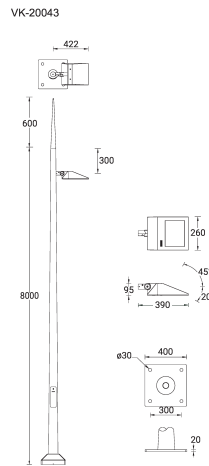

VEKTER 22 (VK-20043)

Technical information

Material	Aluminium
Light source	24 LED
Power	37 W
Lumen	4424 - 5145 lm
Efficacy	123 - 143 lm/W
Driver option	Integral control gear
Driver	Constant current (CC)
Input voltage	220-240 V 50/60 Hz
Optic	M, W, EW, T2, T3, T4, ME
Optic value	30°, 57°, 106°x113°, 59°x139°, 91°x130°, 71°x107°, 62°x139°

CCT / CRI	2700K CRI80, 3000K CRI80, 4000K CRI80
Bug	B1-U0-G1, B1-U1-G1, B2-U0-G0, B3-U0-G0
ULR	<1%
ULOR	<1%
CIE flux code n°3	97, 98, 99
Dimming type	On/Off, 1-10V, DALI
Product colours	Black, Dark Grey, White, Matt Silver, Bronze, Concrete - Urban, Softscape - Urban, Stone - Urban, Corten - Urban, Oak - Woodland, Walnut - Woodland, Pine - Woodland
Weight	86.0 kg
Operating temperature	-20 °C to 50 °C
EPA (m2)	0.034

Cable	One cable gland supplied with 1 m of 3x1.0 sqmm outdoor cable
Through wiring	Single cable entry
Lens / Reflector / Optic	Clear toughened glass, High-efficiency PMMA lens
MacAdam Ellipse	3 SDCM
Lifetime L90B10 (hours)	> 90,000
Lifetime L80B10 (hours)	> 90,000
Lifetime L80B50 (hours)	> 90,000
Variants (1-10V, DALI)	Compatible with EN/ IEC 60598-2-22: Suitable for emergency installations as central supply, non-maintained (Z0)