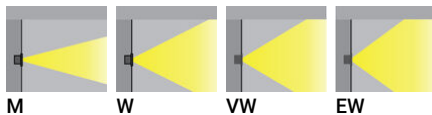

**AQUA 1** (AQ-60001) (Version 1)**Product description**

Without remote box IP-rated - With remote driver /  
recessing box - Constant current (CC) 700 mA

**Luminaire Structure**

- Stainless steel body in grade 316
- Single cable entry
- One cable gland supplied with 2 m of 2x1.0 sqmm outdoor cable
- Stainless steel fasteners in grade 316
- Durable silicone rubber gasket
- Clear toughened glass
- Remote driver (included)
- Remote box IP-rated is not included and is to be ordered separately for constant current (CC) products
- Recessing box in PVC is included
- Luminaire must be submerged when operational
- Maximum depth 2 m
- Outdoor cable needs to be ordered with a specific length

**Optic****Product colour**

00 - Stainless Steel

**AQUA 1 (AQ-60001) (Version 1)**

**Technical information**

<b>Material</b>	Stainless Steel
<b>Light source</b>	1 COB
<b>Power</b>	14 W
<b>Lumen</b>	881 - 1057 lm
<b>Efficacy</b>	63 - 76 lm/W
<b>Driver option</b>	Remote driver (included)
<b>Driver</b>	Constant current (CC)
<b>Input voltage</b>	700 mA, 18 VDC
<b>Optic</b>	M, W, VW, EW

<b>Optic value</b>	33°, 42°, 53°, 67°
<b>CCT / CRI</b>	3000K CRI80, 4000K CRI80
<b>Bug</b>	B1-U0-G0
<b>ULR</b>	<1%
<b>ULOR</b>	<1%
<b>CIE flux code n°3</b>	100, 99
<b>Dimming type</b>	On/Off, 1-10V
<b>Product colours</b>	Stainless Steel
<b>Weight</b>	1.1 kg

<b>Operating temperature</b>	-20 °C to 40 °C
<b>Cable</b>	One cable gland supplied with 2 m of 2x1.0 sqmm outdoor cable
<b>Through wiring</b>	Single cable entry
<b>Lens / Reflector / Optic</b>	Clear toughened glass
<b>MacAdam Ellipse</b>	3 SDCM
<b>Lifetime L90B10 (hours)</b>	> 60,500
<b>Lifetime L80B10 (hours)</b>	> 60,500
<b>Lifetime L80B50 (hours)</b>	> 60,500