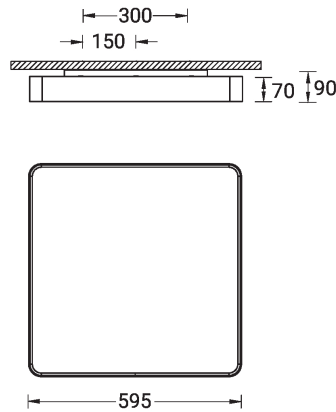

ARDEN 3 (ARD-80232)

Technical information

Material	Aluminium
Light source	672 LED
Power	73 W
Lumen	8704 - 9887 lm
Efficacy	119 - 135 lm/W
Driver option	Remote driver (included)
Driver	Constant current (CC)
Input voltage	220-240 V 50/60 Hz
Optic	O, P

Optic value	108°, 93°
CCT / CRI	3000K CRI80, 4000K CRI80
Bug	B3-U0-G1
ULR	<1%
ULOR	<1%
CIE flux code n°3	96, 97
Dimming type	On/Off, 1-10V, DALI
Product colours	Black, White, Matt Silver, Concrete - Urban, Softscape - Urban, Stone - Urban, Corten - Urban, Oak - Woodland, Walnut - Woodland, Pine - Woodland
Weight	7.4 kg

Operating temperature	-20 °C to 40 °C
Lens / Reflector / Optic	PMMA diffuser with Opal (UGR <19) and micro prismatic (UGR <13) options for better glare control
MacAdam Ellipse	3 SDCM
Lifetime L90B10 (hours)	> 23,000
Lifetime L80B10 (hours)	> 45,000
Lifetime L80B50 (hours)	> 50,000
Variants (On/Off, 1-10V, DALI)	Compatible with EN/ IEC 60598-2-22: Suitable for emergency installations as central supply, non-maintained (Z0)

ARD-80232