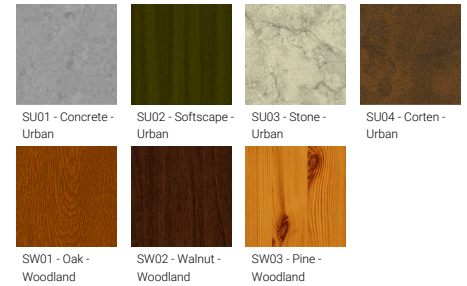

Optic

Product colour

Special finishes upon request

ARDEN 3 (ARD-80234)

Technical information

| | |
|----------------------|-----------------------|
| Material | Aluminium |
| Light source | 2688 LED |
| Power | 84 W |
| Lumen | 2541 lm |
| Efficacy | 30 lm/W |
| Driver option | Integral control gear |

| | |
|---------------------------------|---|
| Product colours | Black, White, Matt Silver, Concrete - Urban, Softscape - Urban, Stone - Urban, Corten - Urban, Oak - Woodland, Walnut - Woodland, Pine - Woodland |
| Weight | 7.4 kg |
| Operating temperature | -20 °C to 40 °C |
| Lens / Reflector / Optic | PMMA diffuser with Opal (UGR <19) and micro prismatic (UGR <13) options for better glare control |
| Variants (Bluetooth) | Compatible with EN/ IEC 60598-2-22: Suitable for emergency installations as central supply, non-maintained (Z0) |