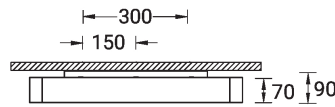

ARDEN 3 (ARD-80234)

Technical information

Material	Aluminium
Light source	2688 LED
Power	84 W
Lumen	2541 lm
Efficacy	30 lm/W
Driver option	Integral control gear

Driver	Constant current (CC)
Input voltage	220-240 V 50/60 Hz
Optic	O, P
Optic value	108°, 93°
CCT / CRI	RGBW40
Dimming type	Bluetooth

Product colours	Black, White, Matt Silver, Concrete - Urban, Softscape - Urban, Stone - Urban, Corten - Urban, Oak - Woodland, Walnut - Woodland, Pine - Woodland
Weight	7.4 kg
Operating temperature	-20 °C to 40 °C
Lens / Reflector / Optic	PMMA diffuser with Opal (UGR <19) and micro prismatic (UGR <13) options for better glare control
Variants (Bluetooth)	Compatible with EN/ IEC 60598-2-22: Suitable for emergency installations as central supply, non-maintained (Z0)

ARD-80234