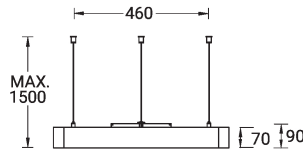

ARDEN 4 (ARD-90033)

Technical information

Material	Aluminium
Light source	1344 LED
Power	67 W
Lumen	9295 lm
Efficacy	139 lm/W
Driver option	Integral control gear
Driver	Constant current (CC)

Input voltage	220-240 V 50/60 Hz
Optic	O, P
Optic value	108°, 93°
CCT / CRI	TW (2700K - 6500K)
Dimming type	DALI
Product colours	Black, White, Matt Silver, Concrete - Urban, Softscape - Urban, Stone - Urban, Corten - Urban, Oak - Woodland, Walnut - Woodland, Pine - Woodland
Weight	6.1 kg

Operating temperature	-20 °C to 40 °C
Lens / Reflector / Optic	PMMA diffuser with Opal (UGR <19) and micro prismatic (UGR <13) options for better glare control
MacAdam Ellipse	3 SDCM
Lifetime L90B10 (hours)	> 23,000
Lifetime L80B10 (hours)	> 45,000
Lifetime L80B50 (hours)	> 50,000
Variants (DALI)	Compatible with EN/ IEC 60598-2-22: Suitable for emergency installations as central supply, non-maintained (Z0)

ARD-90033