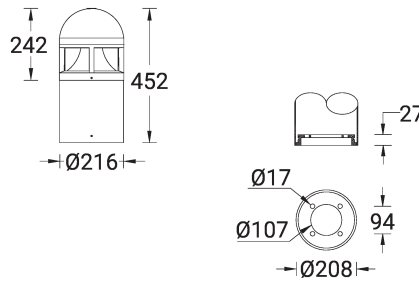

COLUMBUS 3 (CO-70098-1)

Technical information

Material	Aluminium
Light source	1 COB
Power	41 W
Lumen	983 - 995 lm
Efficacy	24 lm/W
Driver option	Integral control gear
Driver	Constant current (CC)
Input voltage	220-240 V 50/60 Hz
Optic	G

Optic value	115°x 129°
CCT / CRI	3000K CRI80, 4000K CRI80
Bug	B1-U3-G1
ULR	21%
ULOR	21%
CIE flux code n°3	88
Dimming type	On/Off, 1-10V, DALI
Product colours	Black, Dark Grey, White, Matt Silver, Bronze, Concrete - Urban, Softscape - Urban, Stone - Urban, Corten - Urban, Oak - Woodland, Walnut - Woodland, Pine - Woodland
Weight	6.7 kg

Operating temperature	-20 °C to 40 °C
Cable	One IP68 connector supplied with 0.2 m of 3x1.0 sqmm outdoor cable
Through wiring	Single cable entry
Lens / Reflector / Optic	Anodised, high-purity aluminium reflector, Clear UV-stabilised polycarbonate diffuser
MacAdam Ellipse	3 SDCM
Lifetime L90B10 (hours)	> 55,000
Variants (1-10V, DALI)	Compatible with EN/ IEC 60598-2-22: Suitable for emergency installations as central supply, non-maintained (Z0)

CO-70098-1