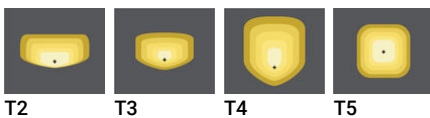

**FORREY 16 (FOR-20062)**

**Product description**

Top Ø320 mm - With louver

**Luminaire Structure**

- Die-cast aluminium housing
- Pre-treated before powder coating ensuring high corrosion resistance
- Extruded aluminium column
- Models with shade will have colour white coating at inside of shade luminaire and outside surface coating according to colour of luminaire
- Single cable entry
- One IP68 connector supplied with 0.2 m of 3x1.0 sqmm outdoor cable
- Stainless steel fasteners in grade 304 with zinc flake coating (ZFC)
- Durable silicone rubber gasket
- High-efficiency PMMA lens
- Integral control gear
- FORREY luminaires with opal lens and colder than 3000K CCT do not meet the IDA certification requirements

**Optic**

**Product colour**

**Special finishes upon request**

**FORREY 16 (FOR-20062)**

**Technical information**

<b>Material</b>	Aluminium
<b>Light source</b>	1 COB
<b>Power</b>	70 W
<b>Lumen</b>	5976 - 6603 lm
<b>Efficacy</b>	86 - 95 lm/W
<b>Driver option</b>	Integral control gear
<b>Driver</b>	Constant current (CC)
<b>Input voltage</b>	220-240 V 50/60 Hz
<b>Optic</b>	T2, T3, T4, T5
<b>Optic value</b>	145°x84°, 126°x106°, 133°x116°, 163°

<b>CCT / CRI</b>	3000K CRI80, 4000K CRI80
<b>Bug</b>	B3-U2-G1, B3-U3-G3
<b>ULR</b>	1%
<b>ULOR</b>	1%
<b>CIE flux code n°3</b>	93, 95, 96
<b>Dimming type</b>	On/Off, 1-10V, DALI
<b>Product colours</b>	Black, Dark Grey, White, Matt Silver, Bronze, Concrete - Urban, Softscape - Urban, Stone - Urban, Corten - Urban, Oak - Woodland, Walnut - Woodland, Pine - Woodland
<b>Weight</b>	15.0 kg
<b>Operating temperature</b>	-20 °C to 50 °C
<b>EPA (m2)</b>	0.168