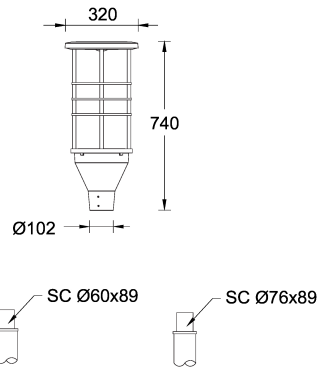

FORREY 16 (FOR-20062)

Technical information

Material	Aluminium
Light source	1 COB
Power	70 W
Lumen	5976 - 6603 lm
Efficacy	86 - 95 lm/W
Driver option	Integral control gear
Driver	Constant current (CC)
Input voltage	220-240 V 50/60 Hz
Optic	T2, T3, T4, T5
Optic value	145°x84°, 126°x106°, 133°x116°, 163°

CCT / CRI	3000K CRI80, 4000K CRI80
Bug	B3-U2-G1, B3-U3-G3
ULR	1%
ULOR	1%
CIE flux code n°3	93, 95, 96
Dimming type	On/Off, 1-10V, DALI
Product colours	Black, Dark Grey, White, Matt Silver, Bronze, Concrete - Urban, Softscape - Urban, Stone - Urban, Corten - Urban, Oak - Woodland, Walnut - Woodland, Pine - Woodland
Weight	15.0 kg
Operating temperature	-20 °C to 50 °C
EPA (m2)	0.168

Cable	One IP68 connector supplied with 0.2 m of 3x1.0 sqmm outdoor cable
Through wiring	Single cable entry
Lens / Reflector / Optic	High-efficiency PMMA lens
MacAdam Ellipse	3 SDCM
Lifetime L90B10 (hours)	> 50,700
Lifetime L80B10 (hours)	> 63,500
Lifetime L80B50 (hours)	> 63,500
Variants (On/Off, 1-10V, DALI)	Compatible with EN/ IEC 60598-2-22: Suitable for emergency installations as central supply, non-maintained (Z0)

FOR-20062