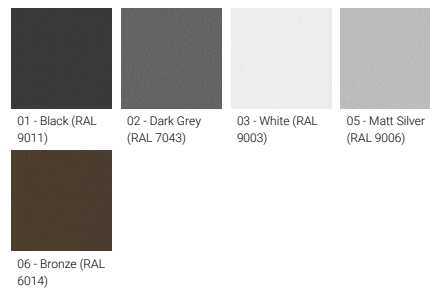

**FORREY 16 (FOR-20062)**

**Product description**

Top Ø320 mm - With louver

**Luminaire Structure**

- Die-cast aluminium housing
- Pre-treated before powder coating ensuring high corrosion resistance
- Extruded aluminium column
- Models with shade will have colour white coating at inside of shade luminaire and outside surface coating according to colour of luminaire
- Single cable entry
- One IP68 connector supplied with 0.2 m of 3x1.0 sqmm outdoor cable
- Stainless steel fasteners in grade 304 with zinc flake coating (ZFC)
- Durable silicone rubber gasket
- High-efficiency PMMA lens
- Integral control gear
- FORREY luminaires with opal lens and colder than 3000K CCT do not meet the IDA certification requirements

**Optic**

**Product colour**

**Special finishes upon request**

**FORREY 16 (FOR-20062)**

**Technical information**

<b>Material</b>	Aluminium
<b>Light source</b>	1 COB
<b>Power</b>	70 W
<b>Lumen</b>	5976 - 6603 lm
<b>Efficacy</b>	86 - 95 lm/W
<b>Driver option</b>	Integral control gear
<b>Driver</b>	Constant current (CC)
<b>Input voltage</b>	220-240 V 50/60 Hz
<b>Optic</b>	T2, T3, T4, T5
<b>Optic value</b>	145°x84°, 126°x106°, 133°x116°, 163°