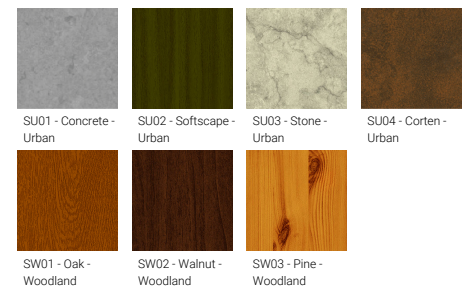

**FORREY 16 (FOR-20062)**

**Product description**

Top Ø320 mm - With louver

**Luminaire Structure**

- Die-cast aluminium housing
- Pre-treated before powder coating ensuring high corrosion resistance
- Extruded aluminium column
- Models with shade will have colour white coating at inside of shade luminaire and outside surface coating according to colour of luminaire
- Single cable entry
- One IP68 connector supplied with 0.2 m of 3x1.0 sqmm outdoor cable
- Stainless steel fasteners in grade 304 with zinc flake coating (ZFC)
- Durable silicone rubber gasket
- High-efficiency PMMA lens
- Integral control gear
- FORREY luminaires with opal lens and colder than 3000K CCT do not meet the IDA certification requirements

**Optic**

**Product colour**

**Special finishes upon request**

**FORREY 16 (FOR-20062)**

**Technical information**

<b>Material</b>	Aluminium
<b>Light source</b>	1 COB
<b>Power</b>	70 W
<b>Lumen</b>	5976 - 6603 lm
<b>Efficacy</b>	86 - 95 lm/W
<b>Driver option</b>	Integral control gear
<b>Driver</b>	Constant current (CC)
<b>Input voltage</b>	220-240 V 50/60 Hz
<b>Optic</b>	T2, T3, T4, T5
<b>Optic value</b>	145°x84°, 126°x106°, 133°x116°, 163°

<b>CCT / CRI</b>	3000K CRI80, 4000K CRI80
<b>Bug</b>	B3-U2-G1, B3-U3-G3
<b>ULR</b>	1%
<b>ULOR</b>	1%
<b>CIE flux code n°3</b>	93, 95, 96
<b>Dimming type</b>	On/Off, 1-10V, DALI
<b>Product colours</b>	Black, Dark Grey, White, Matt Silver, Bronze, Concrete - Urban, Softscape - Urban, Stone - Urban, Corten - Urban, Oak - Woodland, Walnut - Woodland, Pine - Woodland
<b>Weight</b>	15.0 kg
<b>Operating temperature</b>	-20 °C to 50 °C
<b>EPA (m2)</b>	0.168