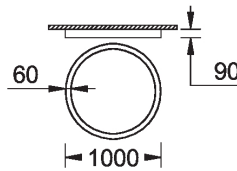

GAVLE 3 (GAV-80112)

Technical information

Material	Aluminium
Light source	768 LED
Power	49 W
Lumen	4989 lm
Efficacy	102 lm/W
Driver option	Integral control gear

Driver	Constant current (CC)
Input voltage	220-240 V 50/60 Hz
Optic	0
Optic value	102°
CCT / CRI	TW (2700K - 6500K)
Dimming type	DALI

Product colours	Black, White, Matt Silver, Concrete - Urban, Softscape - Urban, Stone - Urban, Corten - Urban, Oak - Woodland, Walnut - Woodland, Pine - Woodland
Weight	7.4 kg
Operating temperature	-20 °C to 40 °C
Variants (DALI)	Compatible with EN/ IEC 60598-2-22: Suitable for emergency installations as central supply, non-maintained (Z0)

GAV-80112