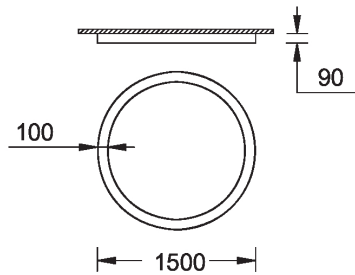

GAVLE 4 (GAV-80421)

Technical information

Material	Aluminium
Light source	960 LED
Power	122 W
Lumen	14280 - 14907 lm
Efficacy	117 - 122 lm/W
Driver option	Integral control gear

Driver	Constant current (CC)
Input voltage	220-240 V 50/60 Hz
Optic	0
Optic value	Opal
CCT / CRI	3000K CRI80, 4000K CRI80
Dimming type	On/Off, 1-10V, DALI

Product colours	Black, White, Matt Silver, Concrete - Urban, Softscape - Urban, Stone - Urban, Corten - Urban, Oak - Woodland, Walnut - Woodland, Pine - Woodland
Weight	14.4 kg
Operating temperature	-20 °C to 40 °C
Variants (On/Off, 1-10V, DALI)	Compatible with EN/ IEC 60598-2-22: Suitable for emergency installations as central supply, non-maintained (Z0)

GAV-80421