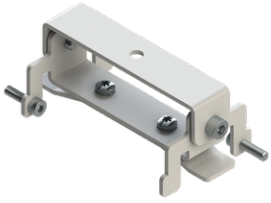

GAVLE 4 (GAV-80421)

Product description

Down - 100x90 mm - 1500 mm

microPrim™

Luminaire Structure

- Extruded aluminium bended profile with powder coating
- Passive thermal management
- Stainless steel fasteners in grade 304 with zinc flake coating (ZFC)
- Opal PMMA diffuser (UGR <19) for glare control
- Integral control gear
- Steel brackets for ceiling down mounting option
- Up and down light distribution options
- Wireless control available through Bluetooth connection

SW01 - Oak - Woodland SW02 - Walnut - Woodland SW03 - Pine - Woodland

GAVLE 4 (GAV-80421)

Technical information

Material	Aluminium
Light source	960 LED
Power	122 W
Lumen	14280 - 14907 lm
Efficacy	117 - 122 lm/W
Driver option	Integral control gear

GAV-80421

GAVLE 4 (GAV-80421)**Accessory**

Ceiling-mounting bracket (60 mm profile)
A81481

Wireless bluetooth converter
A90291

Xpress wireless switch
A90591

DALI Control System
Control-DALI