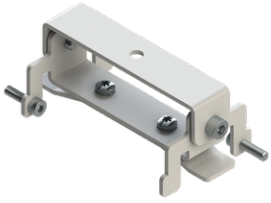

GAVLE 4 (GAV-80452)

Accessory

Ceiling-mounting bracket (60 mm profile)
A81481