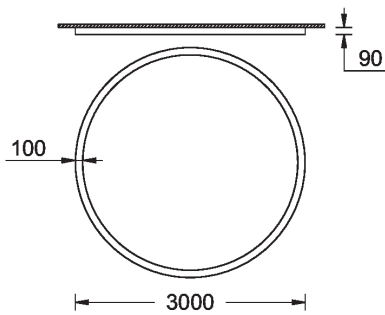

GAVLE 4 (GAV-80452)

Technical information

Material	Aluminium
Light source	3840 LED
Power	253 W
Lumen	29459 lm
Efficacy	116 lm/W
Driver option	Integral control gear

Driver	Constant current (CC)
Input voltage	220-240 V 50/60 Hz
Optic	0
Optic value	102°
CCT / CRI	TW (2700K - 6500K)
Dimming type	DALI

Product colours	Black, White, Matt Silver, Concrete - Urban, Softscape - Urban, Stone - Urban, Corten - Urban, Oak - Woodland, Walnut - Woodland, Pine - Woodland
Weight	33.5 kg
Operating temperature	-20 °C to 40 °C
Variants (DALI)	Compatible with EN/ IEC 60598-2-22: Suitable for emergency installations as central supply, non-maintained (Z0)

GAV-80452