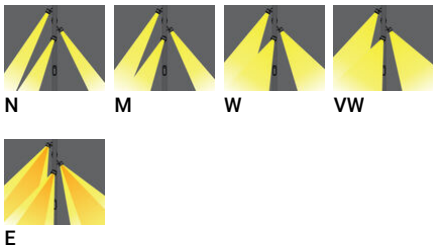

LADOR 37 (LD-20041)

Product description

Supplied with specific 4 m square, straight aluminium pole: APC140102-LD - RGBW

microPrim™

Luminaire Structure

- Die-cast aluminium housing
- Pre-treated before powder coating ensuring high corrosion resistance
- Thermal heat dissipation body
- Single cable entry, through wiring upon request
- One cable gland supplied with 2 m of 5x1.5 sqmm outdoor cable
- Stainless steel fasteners in grade 304 with zinc flake coating (ZFC)
- Durable silicone rubber gasket
- High-efficiency PMMA lens
- Clear toughened glass
- Integral control gear
- Maximum wind load resistance is 140 km/h
- Surge protection 10kV

Optic

Product colour

Special finishes upon request

LADOR 37 (LD-20041)

Technical information

Material	Aluminium
Light source	4 x 16 LED
Power	112 W
Lumen	5288 - 6400 lm
Efficacy	47 - 57 lm/W
Driver option	Integral control gear
Driver	Constant current (CC)
Input voltage	220-240 V 50/60 Hz

Optic	N, M, W, VW, E
Optic value	8°, 17°, 26°, 65°, 43°x11°
CCT / CRI	RGBW30, RGBW40
ULR	<1%
ULOR	<1%
Dimming type	DMX, DMX/RDM
Product colours	Black, Dark Grey, White, Matt Silver, Bronze, Concrete - Urban, Softscape - Urban, Stone - Urban, Corten - Urban, Oak - Woodland, Walnut - Woodland, Pine - Woodland
Weight	24.7 kg

Operating temperature	-20 °C to 40 °C
EPA (m2)	0.486
Cable	One cable gland supplied with 2 m of 5x1.5 sqmm outdoor cable
Through wiring	Single cable entry, through wiring upon request
Lens / Reflector / Optic	High-efficiency PMMA lens, Clear toughened glass
Variants (DMX/RDM)	Compatible with EN/ IEC 60598-2-22: Suitable for emergency installations as central supply, non-maintained (Z0)