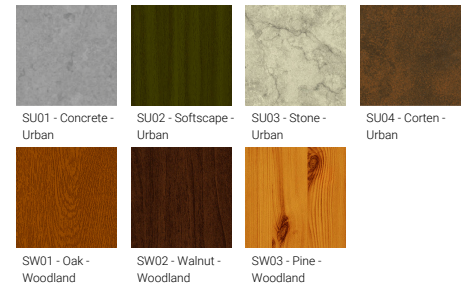

Optic

Product colour

Special finishes upon request

LADOR 37 (LD-20041)

Technical information

Material	Aluminium
Light source	4 x 16 LED
Power	112 W
Lumen	5288 - 6400 lm
Efficacy	47 - 57 lm/W
Driver option	Integral control gear
Driver	Constant current (CC)
Input voltage	220-240 V 50/60 Hz

Optic	N, M, W, VW, E
Optic value	8°, 17°, 26°, 65°, 43°x11°
CCT / CRI	RGBW30, RGBW40
ULR	<1%
ULOR	<1%
Dimming type	DMX, DMX/RDM
Product colours	Black, Dark Grey, White, Matt Silver, Bronze, Concrete - Urban, Softscape - Urban, Stone - Urban, Corten - Urban, Oak - Woodland, Walnut - Woodland, Pine - Woodland
Weight	24.7 kg