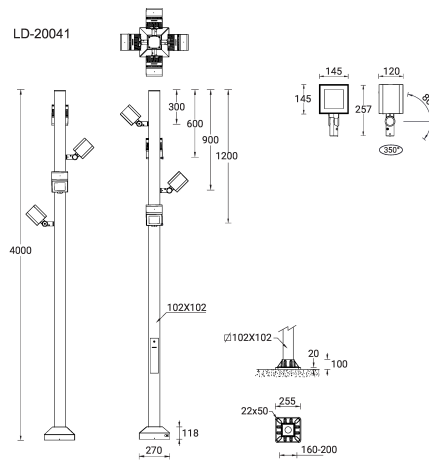

LADOR 37 (LD-20041)

Product description

Supplied with specific 4 m square, straight aluminium pole: APC140102-LD - RGBW

microPrim™

Luminaire Structure

- Die-cast aluminium housing
- Pre-treated before powder coating ensuring high corrosion resistance
- Thermal heat dissipation body
- Single cable entry, through wiring upon request
- One cable gland supplied with 2 m of 5x1.5 sqmm outdoor cable
- Stainless steel fasteners in grade 304 with zinc flake coating (ZFC)
- Durable silicone rubber gasket
- High-efficiency PMMA lens
- Clear toughened glass
- Integral control gear
- Maximum wind load resistance is 140 km/h
- Surge protection 10kV

Optic

Product colour

Special finishes upon request

LADOR 37 (LD-20041)

Technical information

Material	Aluminium
Light source	4 x 16 LED
Power	112 W
Lumen	5288 - 6400 lm
Efficacy	47 - 57 lm/W
Driver option	Integral control gear
Driver	Constant current (CC)
Input voltage	220-240 V 50/60 Hz

Operating temperature	-20 °C to 40 °C
EPA (m2)	0.486
Cable	One cable gland supplied with 2 m of 5x1.5 sqmm outdoor cable
Through wiring	Single cable entry, through wiring upon request
Lens / Reflector / Optic	High-efficiency PMMA lens, Clear toughened glass
Variants (DMX/RDM)	Compatible with EN/ IEC 60598-2-22: Suitable for emergency installations as central supply, non-maintained (Z0)

Pole (required)

4 m - Square, straight aluminium
pole for LADOR
APC140102-LD