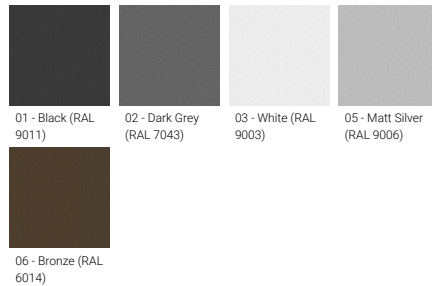

Optic

Product colour

Special finishes upon request

LADOR 37 (LD-20041)

Technical information

Material	Aluminium
Light source	4 x 16 LED
Power	112 W
Lumen	5288 - 6400 lm
Efficacy	47 - 57 lm/W
Driver option	Integral control gear
Driver	Constant current (CC)
Input voltage	220-240 V 50/60 Hz

Optic	N, M, W, VW, E
Optic value	8°, 17°, 26°, 65°, 43°x11°
CCT / CRI	RGBW30, RGBW40
ULR	<1%
ULOR	<1%
Dimming type	DMX, DMX/RDM
Product colours	Black, Dark Grey, White, Matt Silver, Bronze, Concrete - Urban, Softscape - Urban, Stone - Urban, Corten - Urban, Oak - Woodland, Walnut - Woodland, Pine - Woodland
Weight	24.7 kg