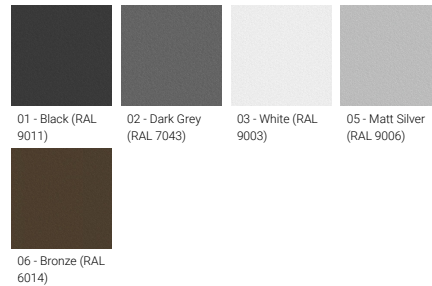

**LEEDS WEDGE 2 (LEW-30011)**

**Product description**

Medium

**Luminaire Structure**

- Die-cast aluminium housing and frame
- Pre-treated before powder coating ensuring high corrosion resistance
- Single cable entry
- Stainless steel fasteners in grade 304 with zinc flake coating (ZFC)

**Optic**

**Product colour**

**Special finishes upon request**

**LEEDS WEDGE 2 (LEW-30011)**

**Technical information**

<b>Material</b>	Aluminium
<b>Light source</b>	2 x 4 LED
<b>Power</b>	14 W
<b>Lumen</b>	1229 - 1675 lm
<b>Efficacy</b>	88 - 129 lm/W
<b>Driver option</b>	Integral control gear
<b>Driver</b>	Constant current (CC)
<b>Input voltage</b>	220-240 V 50/60 Hz
<b>Optic</b>	M, W, EW, T1, T2, T3, T4, ME

<b>Optic value</b>	30°, 56°, 111°x104°, 145°x73°, 139°x56°, 124°x86°, 106°x89°, 139°x61°
<b>CCT / CRI</b>	3000K CRI80, 4000K CRI80
<b>Bug</b>	B0-U0-G0, B0-U1-G0, B1-U0-G0, B2-U0-G0
<b>ULR</b>	<1%
<b>ULOR</b>	<1%
<b>CIE flux code n°3</b>	100, 97, 98, 99
<b>Dimming type</b>	On/Off, 1-10V, DALI
<b>Product colours</b>	Black, Dark Grey, White, Matt Silver, Bronze, Concrete - Urban, Softscape - Urban, Stone - Urban, Corten - Urban, Oak - Woodland, Walnut - Woodland, Pine - Woodland
<b>Weight</b>	1.5 kg