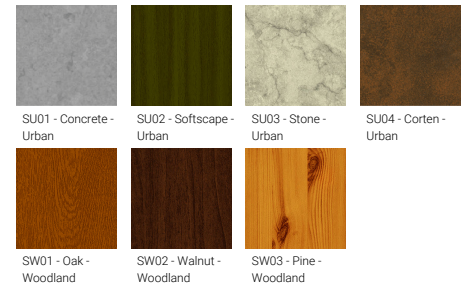

**LEEDS WEDGE 2 (LEW-30011)**

**Product description**

Medium

**Luminaire Structure**

- Die-cast aluminium housing and frame
- Pre-treated before powder coating ensuring high corrosion resistance
- Single cable entry
- Stainless steel fasteners in grade 304 with zinc flake coating (ZFC)

**Optic**

**Product colour**

**Special finishes upon request**

**LEEDS WEDGE 2 (LEW-30011)**

**Technical information**

<b>Material</b>	Aluminium
<b>Light source</b>	2 x 4 LED
<b>Power</b>	14 W
<b>Lumen</b>	1229 - 1675 lm
<b>Efficacy</b>	88 - 129 lm/W
<b>Driver option</b>	Integral control gear
<b>Driver</b>	Constant current (CC)
<b>Input voltage</b>	220-240 V 50/60 Hz
<b>Optic</b>	M, W, EW, T1, T2, T3, T4, ME

<b>Optic value</b>	30°, 56°, 111°x104°, 145°x73°, 139°x56°, 124°x86°, 106°x89°, 139°x61°
<b>CCT / CRI</b>	3000K CRI80, 4000K CRI80
<b>Bug</b>	B0-U0-G0, B0-U1-G0, B1-U0-G0, B2-U0-G0
<b>ULR</b>	<1%
<b>ULOR</b>	<1%
<b>CIE flux code n°3</b>	100, 97, 98, 99
<b>Dimming type</b>	On/Off, 1-10V, DALI
<b>Product colours</b>	Black, Dark Grey, White, Matt Silver, Bronze, Concrete - Urban, Softscape - Urban, Stone - Urban, Corten - Urban, Oak - Woodland, Walnut - Woodland, Pine - Woodland
<b>Weight</b>	1.5 kg