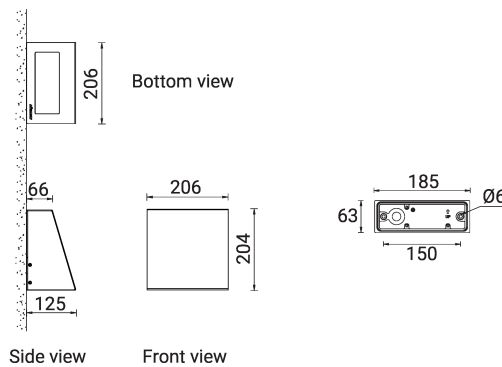

LEEDS WEDGE 2 (LEW-30011)

Technical information

Material	Aluminium
Light source	2 x 4 LED
Power	14 W
Lumen	1229 - 1675 lm
Efficacy	88 - 129 lm/W
Driver option	Integral control gear
Driver	Constant current (CC)
Input voltage	220-240 V 50/60 Hz
Optic	M, W, EW, T1, T2, T3, T4, ME

Optic value	30°, 56°, 111°x104°, 145°x73°, 139°x56°, 124°x86°, 106°x89°, 139°x61°
CCT / CRI	3000K CRI80, 4000K CRI80
Bug	B0-U0-G0, B0-U1-G0, B1-U0-G0, B2-U0-G0
ULR	<1%
ULOR	<1%
CIE flux code n°3	100, 97, 98, 99
Dimming type	On/Off, 1-10V, DALI
Product colours	Black, Dark Grey, White, Matt Silver, Bronze, Concrete - Urban, Softscape - Urban, Stone - Urban, Corten - Urban, Oak - Woodland, Walnut - Woodland, Pine - Woodland
Weight	1.5 kg

Operating temperature	-20 °C to 50 °C
Through wiring	Single cable entry
Lens / Reflector / Optic	Clear toughened glass, High-efficiency PMMA lens
MacAdam Ellipse	3 SDCM
Lifetime L90B10 (hours)	> 90,000
Lifetime L80B10 (hours)	> 90,000
Lifetime L80B50 (hours)	> 90,000
Variants (On/Off, 1-10V, DALI)	Compatible with EN/ IEC 60598-2-22: Suitable for emergency installations as central supply, non-maintained (Z0)

LEW-30011