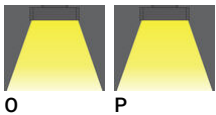

**MALMO 3 (MAL-80222)**

**Product description**

Down - 490 mm

microPrim™

**Luminaire Structure**

- Extruded aluminium bended profile with powder coating
- Passive thermal management
- Multiple diameters available
- Stainless steel fasteners in grade 304 with zinc flake coating (ZFC)

- Emergency module (1 or 3 hours) is available upon request with 3 options (BASIC, SELF-TEST, PRO-DALI)

**Optic**

**Product colour**

01 - Black (RAL 9011)    03 - White (RAL 9003)    05 - Matt Silver (RAL 9006)

<b>Input voltage</b>	220-240 V 50/60 Hz
<b>Optic</b>	O, P
<b>Optic value</b>	107°, 94°
<b>CCT / CRI</b>	3000K CRI80, 4000K CRI80
<b>Bug</b>	B2-U0-G1, B3-U0-G1
<b>ULR</b>	0%
<b>ULOR</b>	0%

<b>CIE flux code n°3</b>	96, 97
<b>Dimming type</b>	On/Off, 1-10V, DALI
<b>Product colours</b>	Black, White, Matt Silver, Concrete - Urban, Softscape - Urban, Stone - Urban, Corten - Urban, Oak - Woodland, Walnut - Woodland, Pine - Woodland
<b>Weight</b>	4.2 kg
<b>Operating temperature</b>	-20 °C to 40 °C
<b>Variants (On/Off, 1-10V, DALI)</b>	Compatible with EN/ IEC 60598-2-22: Suitable for emergency installations as central supply, non-maintained (Z0)