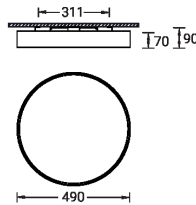

MALMO 3 (MAL-80222)

Technical information

Material	Aluminium
Light source	432 LED
Power	57 W
Lumen	5846 - 6724 lm
Efficacy	108 - 125 lm/W
Driver option	Integral control gear
Driver	Constant current (CC)

Input voltage	220-240 V 50/60 Hz
Optic	O, P
Optic value	107°, 94°
CCT / CRI	3000K CRI80, 4000K CRI80
Bug	B2-U0-G1, B3-U0-G1
ULR	0%
ULOR	0%

CIE flux code n°3	96, 97
Dimming type	On/Off, 1-10V, DALI
Product colours	Black, White, Matt Silver, Concrete - Urban, Softscape - Urban, Stone - Urban, Corten - Urban, Oak - Woodland, Walnut - Woodland, Pine - Woodland
Weight	4.2 kg
Operating temperature	-20 °C to 40 °C
Variants (On/Off, 1-10V, DALI)	Compatible with EN/ IEC 60598-2-22: Suitable for emergency installations as central supply, non-maintained (Z0)

MAL-80222