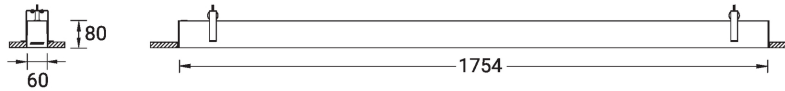

NYBRO 4 (NYB-80343)

Technical information

Material	Aluminium
Light source	216 LED
Power	55 W
Lumen	5032 - 6323 lm
Efficacy	91 - 115 lm/W
Driver option	Integral control gear
Driver	Constant current (CC)

Input voltage	220-240 V 50/60 Hz
Optic	O, P
Optic value	Opal, Micro-prismatic
CCT / CRI	3000K CRI80, 4000K CRI80
Dimming type	On/Off, 1-10V, DALI
Product colours	Black, White, Matt Silver, Concrete - Urban, Softscape - Urban, Stone - Urban, Corten - Urban, Oak - Woodland, Walnut - Woodland, Pine - Woodland
Weight	5.3 kg

Operating temperature	-20 °C to 40 °C
MacAdam Ellipse	3 SDCM
Lifetime L90B10 (hours)	> 23,000
Lifetime L80B10 (hours)	> 45,000
Lifetime L80B50 (hours)	> 50,000
Variants (On/Off, 1-10V, DALI)	Compatible with EN/ IEC 60598-2-22: Suitable for emergency installations as central supply, non-maintained (Z0)

NYB-80343