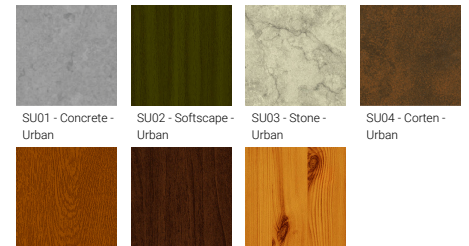

Optic

Product colour

01 - Black (RAL 9011) 03 - White (RAL 9003) 05 - Matt Silver (RAL 9006)

Special finishes upon request

SU01 - Concrete - Urban SU02 - Softscape - Urban SU03 - Stone - Urban SU04 - Corten - Urban
 SW01 - Oak - Woodland SW02 - Walnut - Woodland SW03 - Pine - Woodland