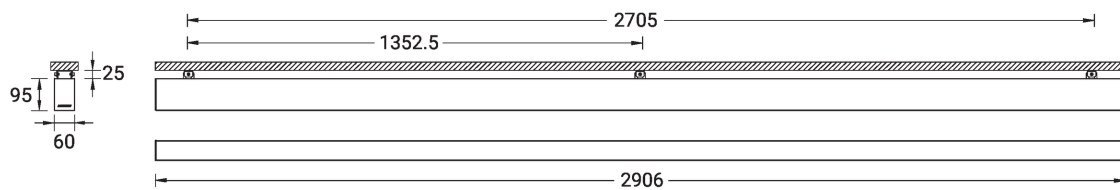

NYBRO 6 (NYB-80764)

Technical information

Material	Aluminium	Input voltage	220-240 V 50/60 Hz	Operating temperature	-20 °C to 40 °C
Light source	360 & 348 LED	Optic	O, P	MacAdam Ellipse	3 SDCM
Power	184 W	Optic value	Opal, Micro-prismatic	Lifetime L90B10 (hours)	> 23,000
Lumen	16205 lm	CCT / CRI	TW (2700K - 6500K)	Lifetime L80B10 (hours)	> 45,000
Efficacy	1,473 lm/W	Dimming type	DALI	Lifetime L80B50 (hours)	> 50,000
Driver option	Integral control gear	Product colours	Black, White, Matt Silver, Concrete - Urban, Softscape - Urban, Stone - Urban, Corten - Urban, Oak - Woodland, Walnut - Woodland, Pine - Woodland	Variants (DALI)	Compatible with EN/ IEC 60598-2-22: Suitable for emergency installations as central supply, non-maintained (Z0)
Driver	Constant current (CC)				
		Weight	11.3 kg		

NYB-80764