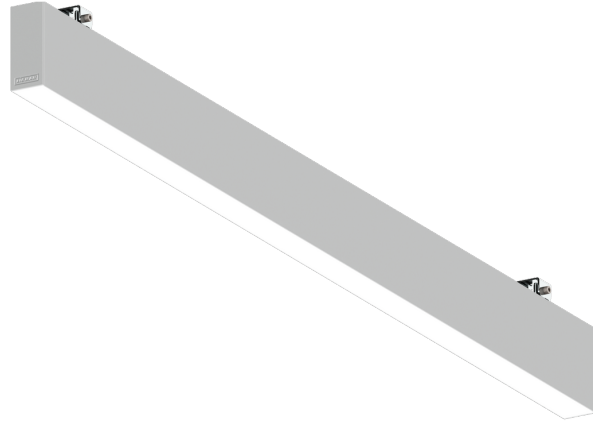

NYBRO 6 (NYB-80764)

Product description

Down (Optic) & Up (Optic 2nd) - 60x95 mm - 2906 mm
 - Tunable White

microPrim™

Luminaire Structure

- Die-cast aluminium end-caps and extruded aluminium profile with powder coating
- Passive thermal management
- Stainless steel fasteners in grade 304 with zinc flake coating (ZFC)
- PMMA diffuser with Opal (UGR <19) and micro prismatic (UGR <13) options for better glare control

- Integral control gear
- Steel brackets for ceiling down mounting option
- Up and down light distribution options
- Wireless control available through Bluetooth connection

- Daylight and occupancy sensor options
- Emergency module (1 or 3 hours) is available upon request with 3 options (BASIC, SELF-TEST, PRO-DALI)