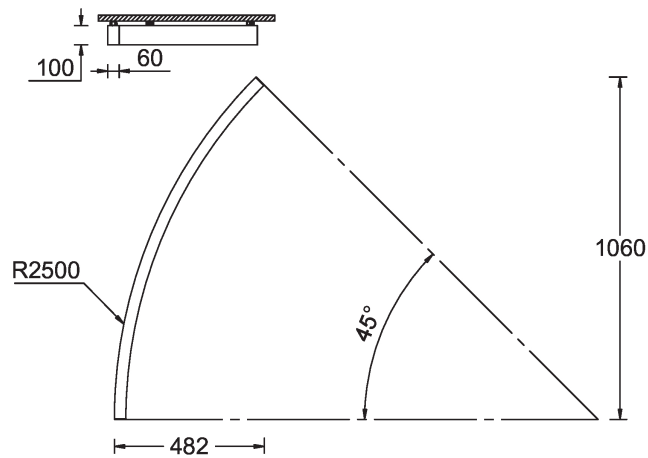

OULU 7 (OUL-80941)

Technical information

Material	Aluminium
Light source	240 & 240 LED
Power	66 W
Lumen	6541 - 6828 lm
Efficacy	99 - 103 lm/W
Driver option	Integral control gear for On/Off (-ND), DALI (-DA). Remote driver is included for 1-10V (-DI)

Driver	Constant current (CC)
Input voltage	220-240 V 50/60 Hz
Optic	O
Optic value	Opal
Optic (2nd)	O
Optic (2nd) value	Opal

CCT / CRI	3000K CRI80, 4000K CRI80
Dimming type	On/Off, 1-10V, DALI
Product colours	Black, White, Matt Silver, Concrete - Urban, Softscape - Urban, Stone - Urban, Corten - Urban, Oak - Woodland, Walnut - Woodland, Pine - Woodland
Weight	6.2 kg
Operating temperature	-20 °C to 40 °C
Variants (1-10V, DALI)	Compatible with EN/ IEC 60598-2-22: Suitable for emergency installations as central supply, non-maintained (Z0)

OUL-80941