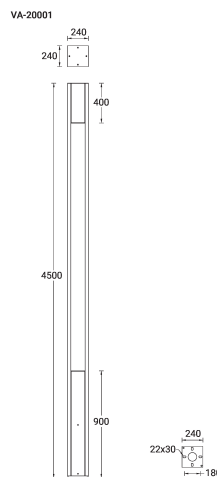

**VANCOUVER 1 (VA-20001)**

**Product description**

240x240 mm - 4500 mm - No decorative pattern - IP65

**Luminaire Structure**

- Die-cast aluminium housing
- Extruded aluminium column
- Pre-treated before powder coating ensuring high corrosion resistance
- Single cable entry
- One IP68 connector supplied with 0.3 m of 3x1.0 sqmm outdoor cable
- Stainless steel fasteners in grade 304 with zinc flake coating (ZFC)
- Durable silicone rubber gasket
- High-efficiency optical reflector
- Clear toughened glass
- Integral control gear
- Maximum wind load resistance is 160 km/h
- Surge protection 10kV
- VANCOUVER luminaires with projectors on top and colder than 3000K CCT do not meet the IDA certification requirements

**Optic**

G

**Product colour**

**Special finishes upon request**

**VANCOUVER 1 (VA-20001)**

**Technical information**

<b>Material</b>	Aluminium
<b>Light source</b>	1 COB
<b>Power</b>	40 W
<b>Lumen</b>	2775 - 2969 lm
<b>Efficacy</b>	69 - 74 lm/W
<b>Driver option</b>	Integral control gear
<b>Driver</b>	Constant current (CC)
<b>Input voltage</b>	220-240 V 50/60 Hz
<b>Optic</b>	G
<b>Optic value</b>	65°

<b>Cable</b>	One IP68 connector supplied with 0.3 m of 3x1.0 sqmm outdoor cable
<b>Through wiring</b>	Single cable entry
<b>Lens / Reflector / Optic</b>	High-efficiency optical reflector, Clear toughened glass
<b>MacAdam Ellipse</b>	3 SDCM
<b>Lifetime L90B10 (hours)</b>	> 50,700
<b>Lifetime L80B10 (hours)</b>	> 63,500
<b>Lifetime L80B50 (hours)</b>	> 63,500
<b>Variants (1-10V, DALI)</b>	Compatible with EN/ IEC 60598-2-22: Suitable for emergency installations as central supply, non-maintained (Z0)