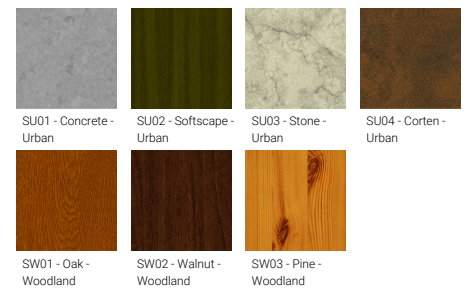

VANCOUVER 45 (VA-20213)

Product description

240x240 mm - 4810 mm - Decorative pattern type 1 (Optic) - 3 projectors (Optic 2nd) IP65

microPrim™

Luminaire Structure

- Die-cast aluminium housing
- Extruded aluminium column
- Pre-treated before powder coating ensuring high corrosion resistance
- Single cable entry
- One IP68 connector supplied with 0.3 m of 3x1.0 sqmm outdoor cable
- Stainless steel fasteners in grade 304 with zinc flake coating (ZFC)
- Durable silicone rubber gasket
- High-efficiency optical reflector
- Clear toughened glass
- Integral control gear
- Maximum wind load resistance is 160 km/h
- Surge protection 10kV
- VANCOUVER luminaires with projectors on top and colder than 3000K CCT do not meet the IDA certification requirements

Optic

Product colour

Special finishes upon request

VANCOUVER 45 (VA-20213)

Technical information

Material	Aluminium
Light source	1 COB & 3 x 1 COB (Projectors)
Power	103 W
Lumen	7545 - 7845 lm
Efficacy	73 - 76 lm/W
Driver option	Integral control gear
Driver	Constant current (CC)
Input voltage	220-240 V 50/60 Hz
Optic	G
Optic value	134°

Optic (2nd)	M, W, VW
Optic (2nd) value	23°, 32°, 43°
CCT / CRI	3000K CRI80, 4000K CRI80
Bug	B2-U0-G0
ULR	2%
ULOR	2%
CIE flux code n°3	94
Dimming type	On/Off, 1-10V, DALI
Product colours	Black, Dark Grey, White, Matt Silver, Bronze, Concrete - Urban, Softscape - Urban, Stone - Urban, Corten - Urban, Oak - Woodland, Walnut - Woodland, Pine - Woodland
Weight	60.8 kg