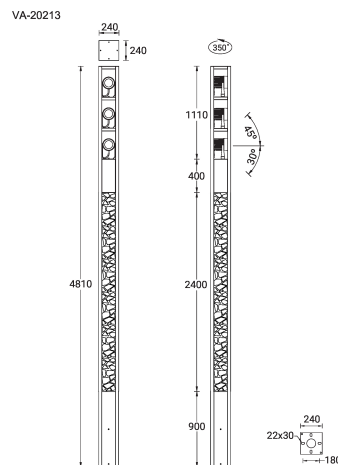

VANCOUVER 45 (VA-20213)

Product description

240x240 mm - 4810 mm - Decorative pattern type 1 (Optic) - 3 projectors (Optic 2nd) IP65

microPrim™

Luminaire Structure

- Die-cast aluminium housing
- Extruded aluminium column
- Pre-treated before powder coating ensuring high corrosion resistance
- Single cable entry
- One IP68 connector supplied with 0.3 m of 3x1.0 sqmm outdoor cable
- Stainless steel fasteners in grade 304 with zinc flake coating (ZFC)
- Durable silicone rubber gasket
- High-efficiency optical reflector
- Clear toughened glass
- Integral control gear
- Maximum wind load resistance is 160 km/h
- Surge protection 10kV
- VANCOUVER luminaires with projectors on top and colder than 3000K CCT do not meet the IDA certification requirements

Optic

Product colour

Special finishes upon request

VANCOUVER 45 (VA-20213)

Technical information

Material	Aluminium
Light source	1 COB & 3 x 1 COB (Projectors)
Power	103 W
Lumen	7545 - 7845 lm
Efficacy	73 - 76 lm/W
Driver option	Integral control gear
Driver	Constant current (CC)
Input voltage	220-240 V 50/60 Hz
Optic	G
Optic value	134°

Optic (2nd)	M, W, VW
Optic (2nd) value	23°, 32°, 43°
CCT / CRI	3000K CRI80, 4000K CRI80
Bug	B2-U0-G0
ULR	2%
ULOR	2%
CIE flux code n°3	94
Dimming type	On/Off, 1-10V, DALI
Product colours	Black, Dark Grey, White, Matt Silver, Bronze, Concrete - Urban, Softscape - Urban, Stone - Urban, Corten - Urban, Oak - Woodland, Walnut - Woodland, Pine - Woodland
Weight	60.8 kg

Operating temperature	-20 °C to 40 °C
EPA (m2)	1.154
Cable	One IP68 connector supplied with 0.3 m of 3x1.0 sqmm outdoor cable
Through wiring	Single cable entry
Lens / Reflector / Optic	High-efficiency optical reflector, Clear toughened glass
MacAdam Ellipse	3 SDCM
Lifetime L90B10 (hours)	> 109,000
Lifetime L80B10 (hours)	> 109,000
Lifetime L80B50 (hours)	> 109,000
Variants (On/Off, 1-10V, DALI)	Compatible with EN/ IEC 60598-2-22: Suitable for emergency installations as central supply, non-maintained (ZO)