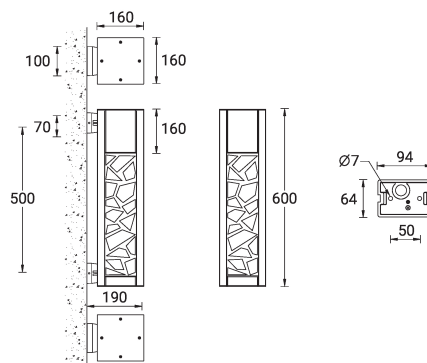

VANCOUVER 67 (VA-30041)

Technical information

Material	Aluminium
Light source	1 COB
Power	20 W
Lumen	1233 - 1326 lm
Efficacy	59 - 63 lm/W
Driver option	Integral control gear
Driver	Constant current (CC)

Input voltage	220-240 V 50/60 Hz
Optic	G
Optic value	143°
CCT / CRI	3000K CRI80, 4000K CRI80
Dimming type	On/Off, 1-10V, DALI
Product colours	Black, Dark Grey, White, Matt Silver, Bronze, Concrete - Urban, Softscape - Urban, Stone - Urban, Corten - Urban, Oak - Woodland, Walnut - Woodland, Pine - Woodland
Weight	9.0 kg

Operating temperature	-20 °C to 40 °C
Through wiring	Single cable entry
Lens / Reflector / Optic	Clear toughened glass, High-efficiency optical reflector
MacAdam Ellipse	3 SDCM
Lifetime L90B10 (hours)	> 61,000
Variants (On/Off, 1-10V, DALI)	Compatible with EN/ IEC 60598-2-22: Suitable for emergency installations as central supply, non-maintained (Z0)

VA-30041