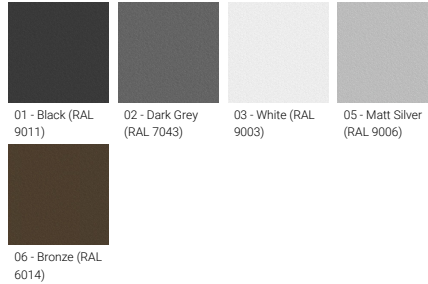

**VANCOUVER 67 (VA-30041)**

**Product description**

160x160 mm - 600 mm - Decorative pattern type 1

microPrim™

**Luminaire Structure**

- Die-cast aluminium housing
- Extruded aluminium column
- Pre-treated before powder coating ensuring high corrosion resistance
- Single cable entry
- Stainless steel fasteners in grade 304 with zinc flake coating (ZFC)
- Durable silicone rubber gasket
- Clear toughened glass
- High-efficiency optical reflector
- Integral control gear

**Optic**

G

**Product colour**

**Special finishes upon request**

**VANCOUVER 67 (VA-30041)**

**Technical information**

<b>Material</b>	Aluminium
<b>Light source</b>	1 COB
<b>Power</b>	20 W
<b>Lumen</b>	1233 - 1326 lm
<b>Efficacy</b>	59 - 63 lm/W
<b>Driver option</b>	Integral control gear
<b>Driver</b>	Constant current (CC)

<b>Input voltage</b>	220-240 V 50/60 Hz
<b>Optic</b>	G
<b>Optic value</b>	143°
<b>CCT / CRI</b>	3000K CRI80, 4000K CRI80
<b>Dimming type</b>	On/Off, 1-10V, DALI
<b>Product colours</b>	Black, Dark Grey, White, Matt Silver, Bronze, Concrete - Urban, Softscape - Urban, Stone - Urban, Corten - Urban, Oak - Woodland, Walnut - Woodland, Pine - Woodland
<b>Weight</b>	9.0 kg