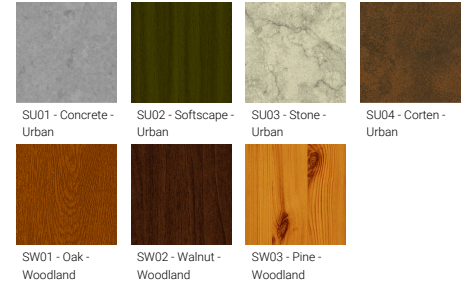

**Optic**

G

**Product colour**

**Special finishes upon request**

**VANCOUVER 67 (VA-30041)**

**Technical information**

<b>Material</b>	Aluminium
<b>Light source</b>	1 COB
<b>Power</b>	20 W
<b>Lumen</b>	1233 - 1326 lm
<b>Efficacy</b>	59 - 63 lm/W
<b>Driver option</b>	Integral control gear
<b>Driver</b>	Constant current (CC)

<b>Input voltage</b>	220-240 V 50/60 Hz
<b>Optic</b>	G
<b>Optic value</b>	143°
<b>CCT / CRI</b>	3000K CRI80, 4000K CRI80
<b>Dimming type</b>	On/Off, 1-10V, DALI
<b>Product colours</b>	Black, Dark Grey, White, Matt Silver, Bronze, Concrete - Urban, Softscape - Urban, Stone - Urban, Corten - Urban, Oak - Woodland, Walnut - Woodland, Pine - Woodland
<b>Weight</b>	9.0 kg