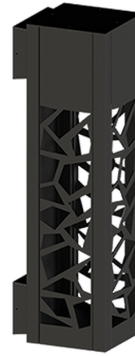

**VANCOUVER 67 (VA-30041)**

**Product description**

160x160 mm - 600 mm - Decorative pattern type 1

microPrim™

**Luminaire Structure**

- Die-cast aluminium housing
- Extruded aluminium column
- Pre-treated before powder coating ensuring high corrosion resistance
- Single cable entry
- Stainless steel fasteners in grade 304 with zinc flake coating (ZFC)
- Durable silicone rubber gasket
- Clear toughened glass
- High-efficiency optical reflector
- Integral control gear

**Optic**

G

**Product colour**

**Special finishes upon request**

**VANCOUVER 67 (VA-30041)**

**Technical information**

<b>Material</b>	Aluminium
<b>Light source</b>	1 COB
<b>Power</b>	20 W
<b>Lumen</b>	1233 - 1326 lm
<b>Efficacy</b>	59 - 63 lm/W
<b>Driver option</b>	Integral control gear
<b>Driver</b>	Constant current (CC)