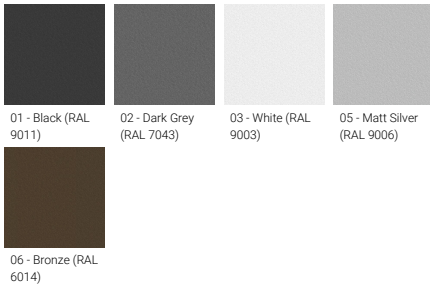

Product colour