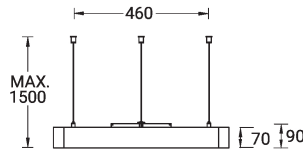

ARDEN 4 (ARD-90031)

Technical information

Material	Aluminium	Optic value	108°, 93°	Operating temperature	-20 °C to 40 °C
Light source	672 LED	CCT / CRI	3000K CRI80, 4000K CRI80	Lens / Reflector / Optic	PMMA diffuser with Opal (UGR <19) and micro prismatic (UGR <13) options for better glare control
Power	49 W	Bug	B2-U0-G1, B3-U0-G1	MacAdam Ellipse	3 SDCM
Lumen	5851 - 6649 lm	ULR	<1%	Lifetime L90B10 (hours)	> 23,000
Efficacy	119 - 136 lm/W	ULOR	<1%	Lifetime L80B10 (hours)	> 45,000
Driver option	Remote driver (included)	CIE flux code n°3	96, 97	Lifetime L80B50 (hours)	> 50,000
Driver	Constant current (CC)	Dimming type	On/Off, 1-10V, DALI	Variants (On/Off, 1-10V, DALI)	Compatible with EN/ IEC 60598-2-22: Suitable for emergency installations as central supply, non-maintained (Z0)
Input voltage	220-240 V 50/60 Hz	Product colours	Black, White, Matt Silver, Concrete - Urban, Softscape - Urban, Stone - Urban, Corten - Urban, Oak - Woodland, Walnut - Woodland, Pine - Woodland		
Optic	O, P	Weight	6.1 kg		

ARD-90031