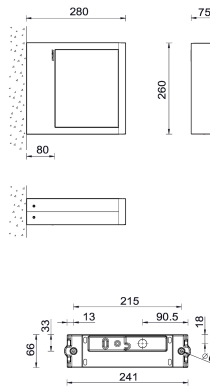

AUGUSTA 3 (AUG-30021)

Technical information

Material	Aluminium
Light source	60 LED
Power	19 W
Lumen	1242 - 1328 lm
Efficacy	65 - 70 lm/W
Driver option	Integral control gear
Driver	Constant current (CC)
Input voltage	220-240 V 50/60 Hz
Optic	G

Optic value	75°x103°
CCT / CRI	3000K CRI80, 4000K CRI80
Bug	B1-U0-G1
ULR	<1%
ULOR	<1%
CIE flux code n°3	97
Dimming type	On/Off, DALI
Product colours	Black, Dark Grey, White, Matt Silver, Bronze, Concrete - Urban, Softscape - Urban, Stone - Urban, Corten - Urban, Oak - Woodland, Walnut - Woodland, Pine - Woodland
Weight	3.4 kg

Operating temperature	-20 °C to 40 °C
Through wiring	Single cable entry
Lens / Reflector / Optic	Toughened glass
MacAdam Ellipse	3 SDCM
Lifetime L90B10 (hours)	> 23,000
Lifetime L80B10 (hours)	> 45,000
Lifetime L80B50 (hours)	> 49,000
Variants (On/Off, DALI)	Compatible with EN/ IEC 60598-2-22: Suitable for emergency installations as central supply, non-maintained (Z0)

AUG-30021