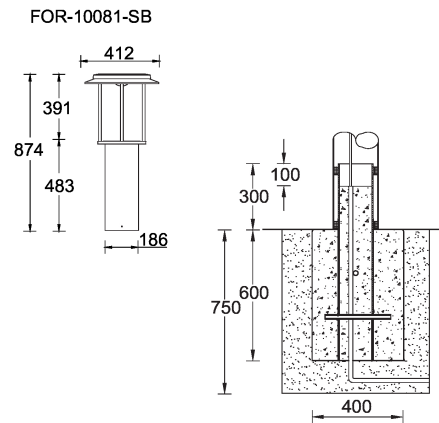

FORREY 3 (FOR-10081-SB)

Technical information

Light source	1 COB
Power	48 W
Lumen	4012 - 4755 lm
Efficacy	84 - 100 lm/W
Driver option	Integral control gear
Driver	Constant current (CC)
Input voltage	220-240 V 50/60 Hz
Optic	T2, T3, T4, T5

Optic value	137°x101°, 132°x106°, 131°x116°, 74°
CCT / CRI	3000K CRI80, 4000K CRI80
Dimming type	On/Off, 1-10V, DALI
Product colours	Black, Dark Grey, White, Matt Silver, Bronze, Concrete - Urban, Softscape - Urban, Stone - Urban, Corten - Urban, Oak - Woodland, Walnut - Woodland, Pine - Woodland
Weight	31.2 kg
Operating temperature	-20 °C to 40 °C
Cable	One IP68 connector supplied with 0.2 m of 3x1.0 sqmm outdoor cable
Through wiring	Single cable entry

Lens / Reflector / Optic	White coated aluminium reflector on the top of luminaire, High-efficiency PMMA lens
MacAdam Ellipse	3 SDCM
Lifetime L90B10 (hours)	> 50,700
Lifetime L80B10 (hours)	> 63,500
Lifetime L80B50 (hours)	> 63,500
Variants (DALI)	Compatible with EN/ IEC 60598-2-22: Suitable for emergency installations as central supply, non-maintained (Z0)