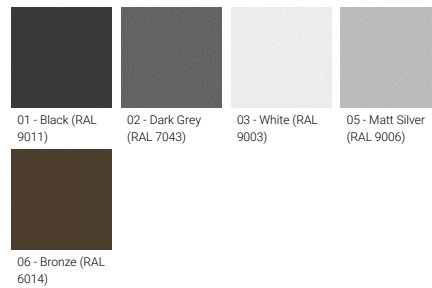

FORREY 3 (FOR-10081-SB)

Product description

Ø186 - 874 mm - With shade - With integrated security core (Anti-traffic)

Luminaire Structure

- Die-cast aluminium housing and frame
- Extruded aluminium column
- Pre-treated before powder coating ensuring high corrosion resistance
- Models with shade will have colour white coating at inside of shade luminaire and outside surface coating according to colour of luminaire
- Single cable entry
- One IP68 connector supplied with 0.2 m of 3x1.0 sqmm outdoor cable
- Stainless steel fasteners in grade 304 with zinc flake coating (ZFC)
- Durable silicone rubber gasket
- White coated aluminium reflector on the top of luminaire
- High-efficiency PMMA lens
- Integral control gear
- FORREY luminaires with opal lens and colder than 3000K CCT do not meet the IDA certification requirements

Optic

Product colour