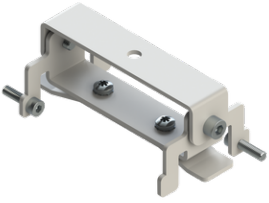

GAVLE 5 (GAV-90043)

Accessory

Ceiling-mounting bracket (60
mm profile)
A81481