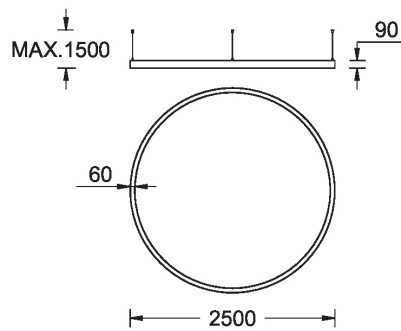

GAVLE 5 (GAV-90043)

Technical information

Material	Aluminium
Light source	2688 LED
Power	148 W
Lumen	4447 lm
Efficacy	30 lm/W
Driver option	Remote driver (included)

Driver	Constant current (CC)
Input voltage	220-240 V 50/60 Hz
Optic	0
Optic value	Opal
CCT / CRI	RGBW40
Dimming type	Bluetooth

Product colours	Black, White, Matt Silver, Concrete - Urban, Softscape - Urban, Stone - Urban, Corten - Urban, Oak - Woodland, Walnut - Woodland, Pine - Woodland
Weight	20.6 kg
Operating temperature	-20 °C to 40 °C
Variants (Bluetooth)	Compatible with EN/ IEC 60598-2-22: Suitable for emergency installations as central supply, non-maintained (Z0)

GAV-90043