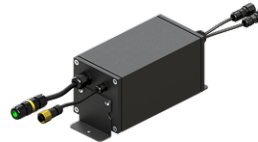

DMX splitter & amplifier within an IP65 box
A63991