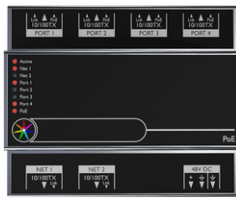

Gavle 1000

GAVLE 6 (GAV-90313)

Accessory

Supply cable surface mounting box
A80981

Xpress wireless switch
A90591

SLESA-U9, DMX Controller 256 CH
A60491

SLESA-U11, DMX Controller 1024 CH
A66891

TPC (Touch Panel Controller) & EXT (Extension) 1 Universe
A64491

PoE Connect
A64591

TPC Touch Screen & LPC Controller DMX 2 Universe
A64691

DMX/RDM Splitter - 1 channel input, 4 channels output
A64791

Cloud Remote Management
A64991

STICK-KE2, DMX Controller 1024 CH
A65091