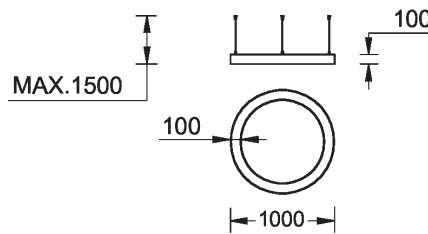

GAVLE 6 (GAV-90313)

Technical information

Material	Aluminium
Light source	2688 & 2688 LED
Power	186 W
Lumen	7127 lm
Efficacy	38 lm/W
Driver option	Remote driver (included)

Driver	Constant current (CC)
Input voltage	220-240 V 50/60 Hz
Optic	O
Optic value	Opal
Optic (2nd)	O
Optic (2nd) value	Opal

CCT / CRI	RGBW40
Dimming type	Bluetooth
Product colours	Black, White, Matt Silver, Concrete - Urban, Softscape - Urban, Stone - Urban, Corten - Urban, Oak - Woodland, Walnut - Woodland, Pine - Woodland
Weight	11.7 kg
Operating temperature	-20 °C to 40 °C
Variants (Bluetooth)	Compatible with EN/ IEC 60598-2-22: Suitable for emergency installations as central supply, non-maintained (Z0)

Gavle 1000