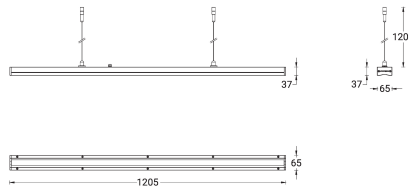

LIGHTALK 4 (LA-95022)

Technical information

Material	Aluminium
Light source	36 LED
Power	55 W
Lumen	3908 - 5703 lm
Efficacy	71 - 104 lm/W
Driver option	Remote driver (included)
Driver	Constant current (CC)
Input voltage	220-240 V 50/60 Hz
Optic	VN, N, M, W, E

Optic value	12°, 14°, 24°, 42°, 18° x 35°
CCT / CRI	3000K CRI80, 4000K CRI80
ULR	<1%
ULOR	<1%
CIE flux code n°3	100
Dimming type	On/Off, 1-10V, DALI
Product colours	Black, Dark Grey, White, Matt Silver, Bronze, Concrete - Urban, Softscape - Urban, Stone - Urban, Corten - Urban, Oak - Woodland, Walnut - Woodland, Pine - Woodland
Weight	4.0 kg
Operating temperature	-20 °C to 40 °C

EPA (m2)	0.062
Cable	One cable gland supplied with 0.3 m of 2x1.0 sqmm outdoor cable
Through wiring	Single cable entry, through wiring upon request
Lens / Reflector / Optic	Clear toughened glass
MacAdam Ellipse	3 SDCM
Lifetime L90B10 (hours)	> 120,000
Lifetime L80B10 (hours)	> 120,000
Lifetime L80B50 (hours)	> 120,000
Variants (On/Off, 1-10V, DALI)	Compatible with EN/ IEC 60598-2-22: Suitable for emergency installations as central supply, non-maintained (Z0)

LA-95022