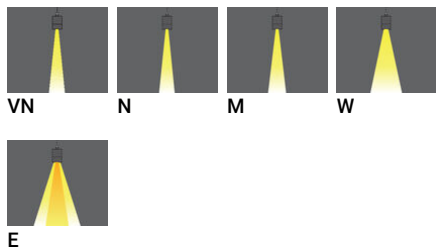

LIGHTTALK 4 (LA-95022)

Product description

Without remote box IP-rated - With remote driver - Constant current (CC) 500 mA - 1205 mm - Class I

microPrim™

Luminaire Structure

- Die-cast aluminium end-caps
- Extruded aluminium housing and frame
- Pre-treated before powder coating ensuring high corrosion resistance
- Single cable entry, through wiring upon request
- One cable gland supplied with 0.3 m of 2x1.0 sqmm outdoor cable
- Stainless steel fasteners in grade 304 with zinc flake coating (ZFC)
- Durable silicone rubber gasket
- Clear toughened glass
- Remote driver (included)
- Remote box IP-rated is not included and is to be ordered separately for constant current (CC) products
- Stainless steel suspension kit in grade 304
- Suspension height is fully adjustable

Optic

Product colour

Special finishes upon request