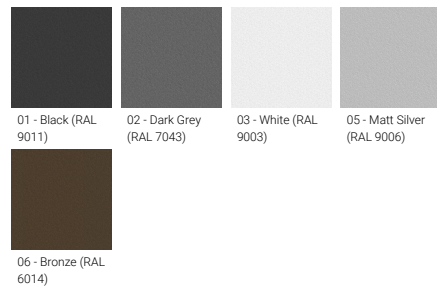

Product colour