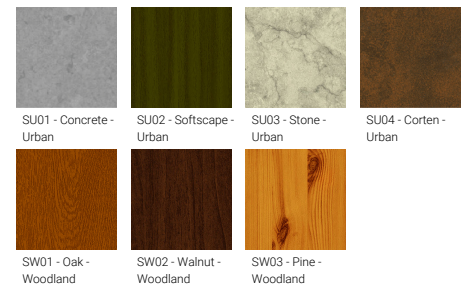

Special finishes upon request