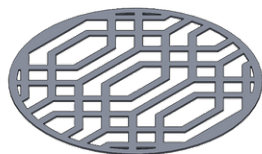

MAL-90035

**MALMO 4 (MAL-90035)****Accessory**

Supply cable surface mounting  
box  
**A80981**

Decorative pattern - Type A for  
MALMO 300 mm  
**A90821**

Decorative pattern - Type B for  
MALMO 300 mm  
**A92221**