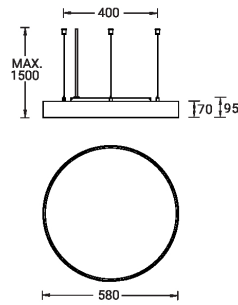

MALMO 4 (MAL-90035)

Technical information

Material	Aluminium
Light source	7488 LED
Power	78 W
Lumen	3377 lm
Efficacy	22 lm/W
Driver option	Remote driver (included)

Driver	Constant current (CC)
Input voltage	220-240 V 50/60 Hz
Optic	O, P
Optic value	107°, 94°
CCT / CRI	RGBW40
Dimming type	DMX, DMX/RDM

Product colours	Black, White, Matt Silver, Concrete - Urban, Softscape - Urban, Stone - Urban, Corten - Urban, Oak - Woodland, Walnut - Woodland, Pine - Woodland
Weight	5.2 kg
Operating temperature	-20 °C to 40 °C
Variants (DMX/RDM)	Compatible with EN/ IEC 60598-2-22: Suitable for emergency installations as central supply, non-maintained (Z0)

MAL-90035