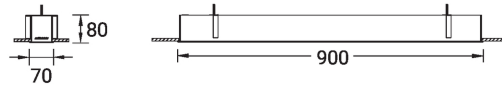

NYBRO 2 (NYB-80112)

Technical information

Material	Aluminium
Light source	108 LED
Power	19 W
Lumen	1822 - 2291 lm
Efficacy	96 - 121 lm/W
Driver option	Integral control gear
Driver	Constant current (CC)

Input voltage	220-240 V 50/60 Hz
Optic	O, P
Optic value	Opal, Micro-prismatic
CCT / CRI	3000K CRI80, 4000K CRI80
Dimming type	On/Off, 1-10V, DALI
Product colours	Black, White, Matt Silver, Concrete - Urban, Softscape - Urban, Stone - Urban, Corten - Urban, Oak - Woodland, Walnut - Woodland, Pine - Woodland
Weight	3.1 kg

Operating temperature	-20 °C to 40 °C
MacAdam Ellipse	3 SDCM
Lifetime L90B10 (hours)	> 23,000
Lifetime L80B10 (hours)	> 45,000
Lifetime L80B50 (hours)	> 50,000
Variants (1-10V, DALI)	Compatible with EN/ IEC 60598-2-22: Suitable for emergency installations as central supply, non- maintained (Z0)

NYB-80112