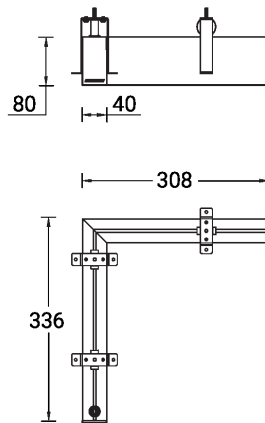

NYBRO 11 (NYB-80772-RE)

Technical information

Material	Aluminium
Light source	72 LED
Power	14 W
Lumen	987 - 1195 lm
Efficacy	71 - 85 lm/W
Driver option	Integral control gear
Driver	Constant current (CC)

Input voltage	220-240 V 50/60 Hz
Optic	O, P
Optic value	Opal, Micro-prismatic
CCT / CRI	3000K CRI80, 4000K CRI80
Dimming type	On/Off, DALI
Product colours	Black, White, Matt Silver, Concrete - Urban, Softscape - Urban, Stone - Urban, Corten - Urban, Oak - Woodland, Walnut - Woodland, Pine - Woodland
Weight	1.8 kg

Operating temperature	-20 °C to 40 °C
MacAdam Ellipse	3 SDCM
Lifetime L90B10 (hours)	> 23,000
Lifetime L80B10 (hours)	> 45,000
Lifetime L80B50 (hours)	> 50,000
Variants (On/Off, DALI)	Compatible with EN/ IEC 60598-2-22: Suitable for emergency installations as central supply, non-maintained (Z0)

NYB-80772-RE